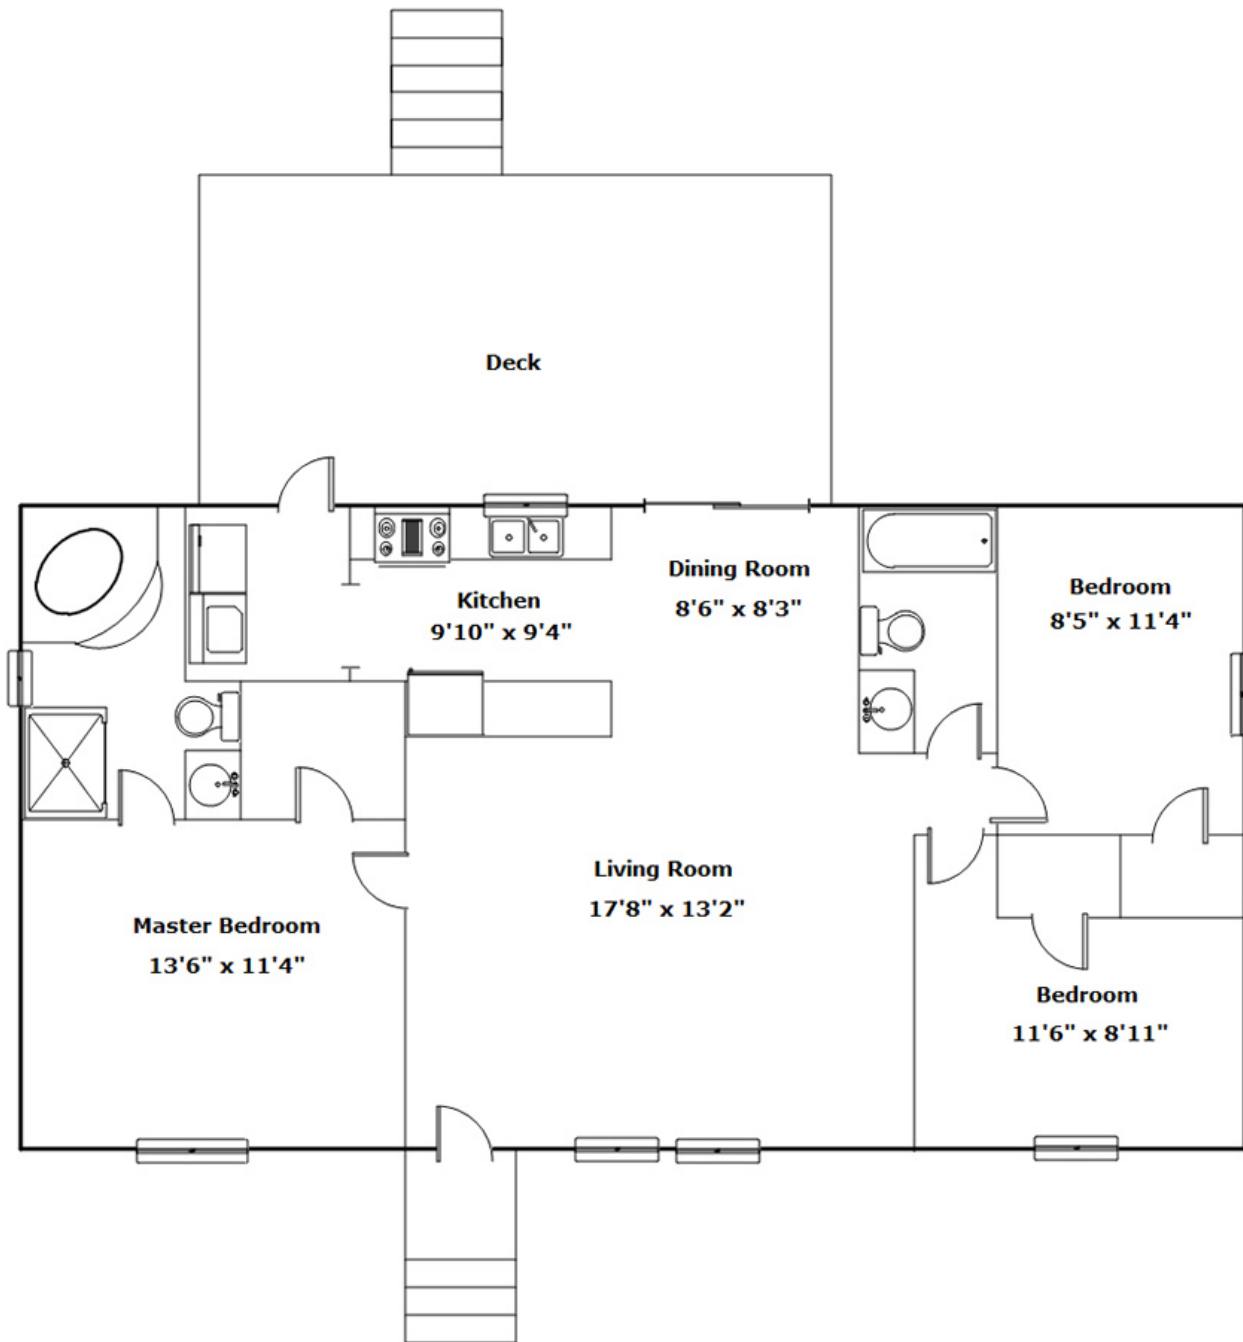

## SQFT

Main Level 1042

**Samantha Crider**

Cell Phone: 803.707.5708

myrealtorsamanthacrider@gmail.com

Information is deemed reliable but not guaranteed!

**Drawn by:** Look2 Homes Columbia  
<https://tours.look2homes.com/index/20703>