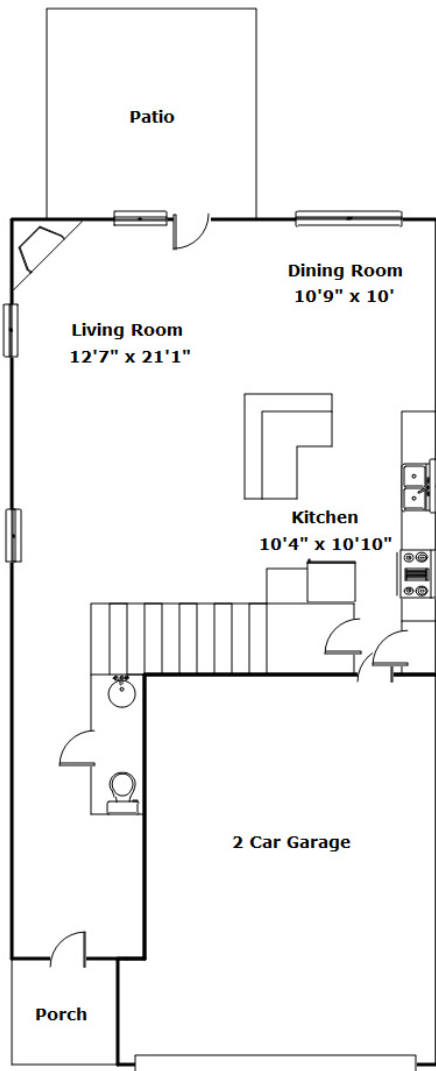

3155 Gedney Circle - Blythewood, SC 29016