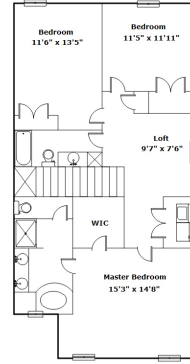

3155 Gedney Circle - Blythewood, SC 29016