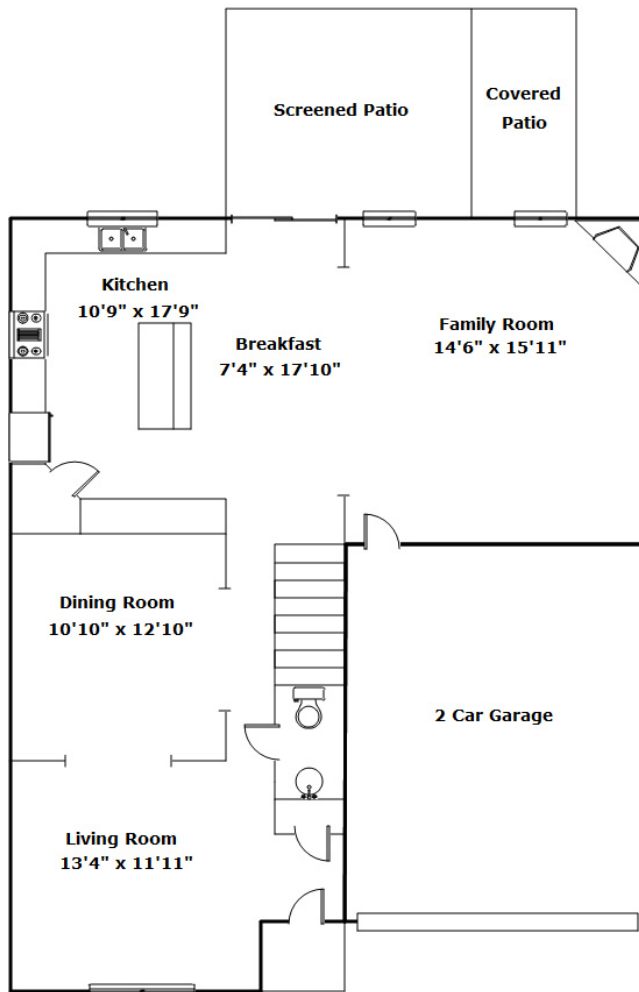

Presenting a beautiful home for your consideration!

Property Details

4 Bedroom(s)
2 Bath(s)
1 Half Bath(s)

SQFT

Total 2653
Main Level 1146
Upper Level 1507
Garage 370

Jim Leitherer

Office Phone: 803-915-8317
Cell Phone: 803-298-0054
jimleitherer@gmail.com

Information is deemed reliable but not guaranteed!

Drawn by: Look2 Homes Columbia

View this floor plan online at
<https://tours.look2homes.com/index/20673>

Jim Leitherer

Office Phone: 803-915-8317

Cell Phone: 803-298-0054