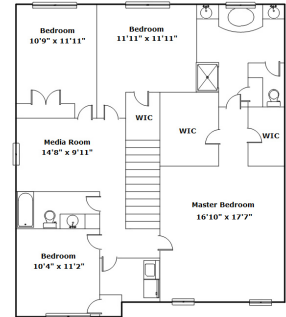

Presenting a beautiful home for your consideration!

Property Details

4 Bedroom(s)
2 Bath(s)
1 Half Bath(s)

SQFT

Total 2653
Main Level 1146
Upper Level 1507
Garage 370

Jim Leitherer

Office Phone: 803-915-8317
Cell Phone: 803-298-0054
jimleitherer@gmail.com

Information is deemed reliable but not guaranteed!

Drawn by: Look2 Homes Columbia

View this floor plan online at
<https://tours.look2homes.com/index/20673>

Jim Leitherer

Office Phone: 803-915-8317

Cell Phone: 803-298-0054