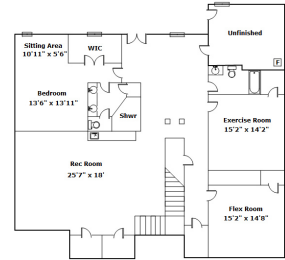

112 Gills Crossing Rd - Columbia, SC 29223

Presenting a beautiful home for your consideration!

Property Details

6 Bedroom(s)
6 Bath(s)
1 Half Bath(s)

SQFT

Total	6996
Main Level	2758
Upper Level	1676
Fin. Lower Level	2354
Unfin. Lower Level	208
Garage	840

Morris Lyles

Cell Phone: 803-261-9886

morris.lyles@era.com

<http://www.morrislyles.com/>

Information is deemed reliable but not guaranteed!

112 Gills Crossing Rd - Columbia, SC 29223

Drawn by: Look2 Homes Columbia

View this floor plan online at
<https://tours.look2homes.com/index/20665>

Morris Lyles

Cell Phone: 803-261-9886

morris.lyles@era.com

<http://www.morrislyles.com/>

Information is deemed reliable but not guaranteed!