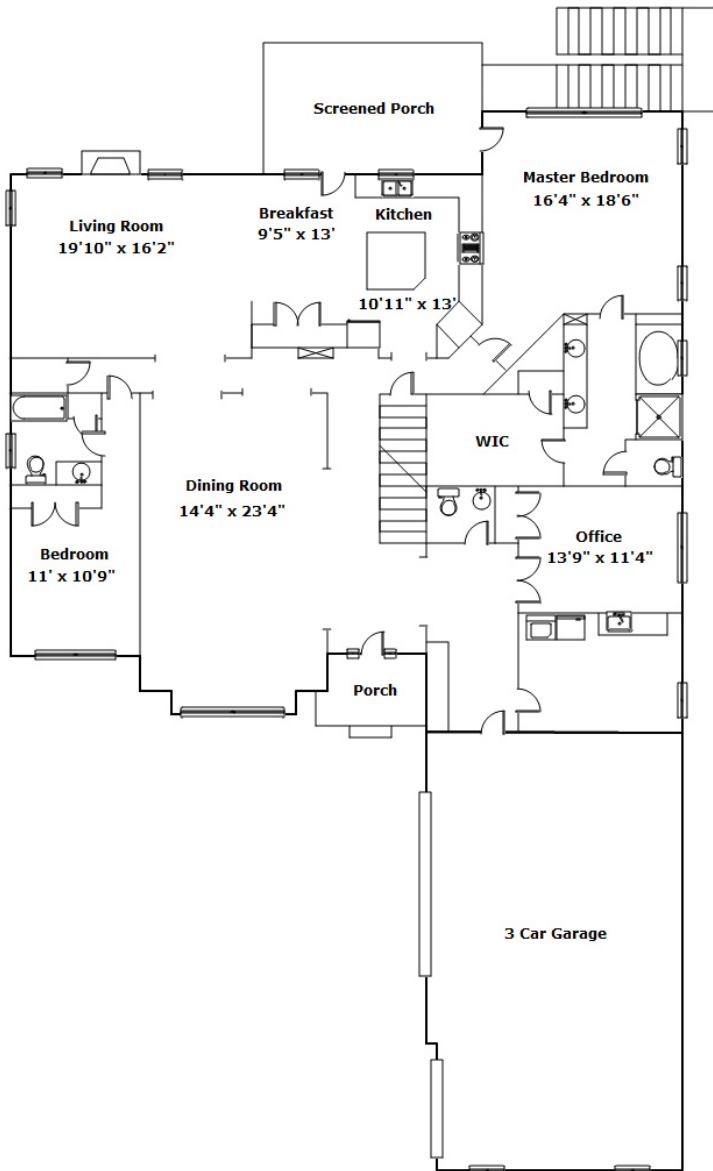

112 Gills Crossing Rd - Columbia, SC 29223