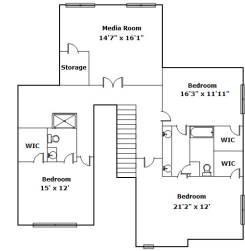

112 Gills Crossing Rd - Columbia, SC 29223

Presenting a beautiful home for your consideration!

Property Details

6 Bedroom(s)
6 Bath(s)
1 Half Bath(s)

SQFT

Total	6996
Main Level	2758
Upper Level	1676
Fin. Lower Level	2354
Unfin. Lower Level	208
Garage	840

Morris Lyles

Cell Phone: 803-261-9886

morris.lyles@era.com

<http://www.morrislyles.com/>

Information is deemed reliable but not guaranteed!

112 Gills Crossing Rd - Columbia, SC 29223

Drawn by: Look2 Homes Columbia

View this floor plan online at
<https://tours.look2homes.com/index/20665>

Morris Lyles

Cell Phone: 803-261-9886

morris.lyles@era.com

<http://www.morrislyles.com/>

Information is deemed reliable but not guaranteed!