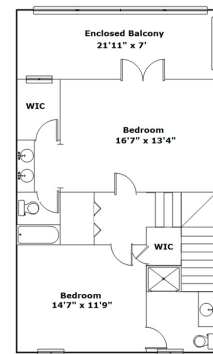

2007 Polo Ln - Camden, SC 29020

**Presenting a beautiful home for your consideration!**

**Property Details**

3 Bedroom(s)  
3 Bath(s)  
1 Half Bath(s)

**SQFT**

Total	2132
Main Level	1229
Upper Level	903

**Jim Leitherer**

Office Phone: 803-915-8317  
Cell Phone: 803-298-0054  
jimleitherer@gmail.com

Information is deemed reliable but not guaranteed!

**Drawn by:** Look2 Homes Columbia

View this floor plan online at  
<https://tours.look2homes.com/index/20602>