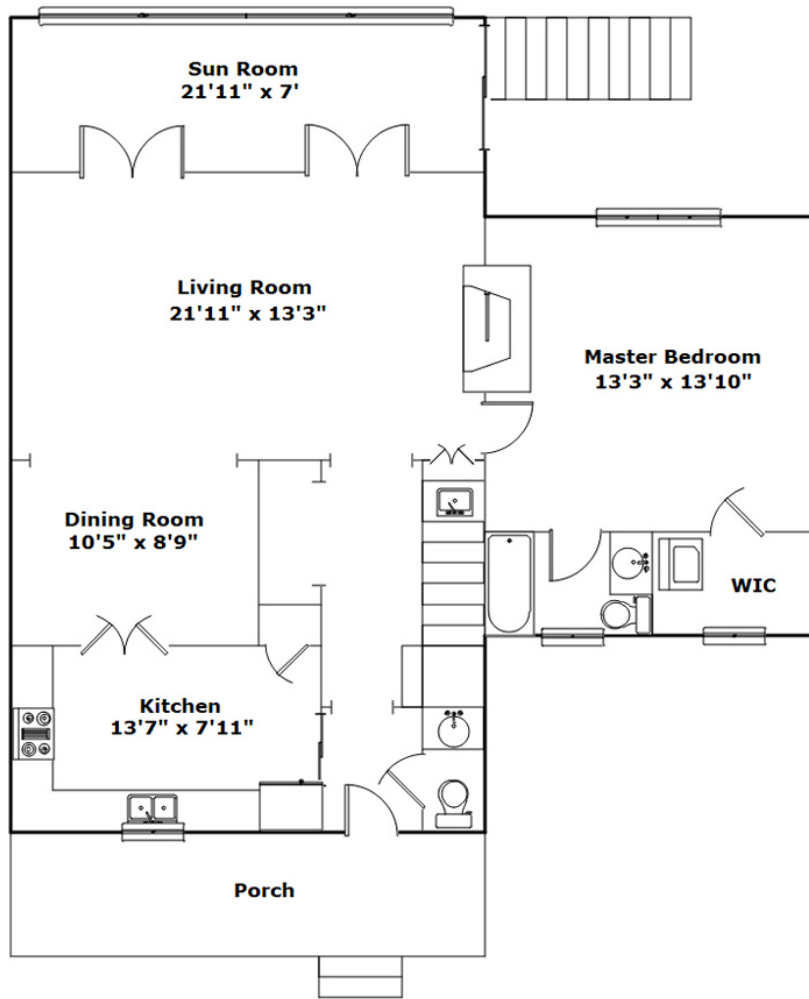

2007 Polo Ln - Camden, SC 29020

**Presenting a beautiful home for your consideration!**

**Property Details**

3 Bedroom(s)  
3 Bath(s)  
1 Half Bath(s)

**SQFT**

Total	2132
Main Level	1229
Upper Level	903

**Jim Leitherer**

Office Phone: 803-915-8317  
Cell Phone: 803-298-0054  
jimleitherer@gmail.com

Information is deemed reliable but not guaranteed!

**Drawn by:** Look2 Homes Columbia

View this floor plan online at  
<https://tours.look2homes.com/index/20602>