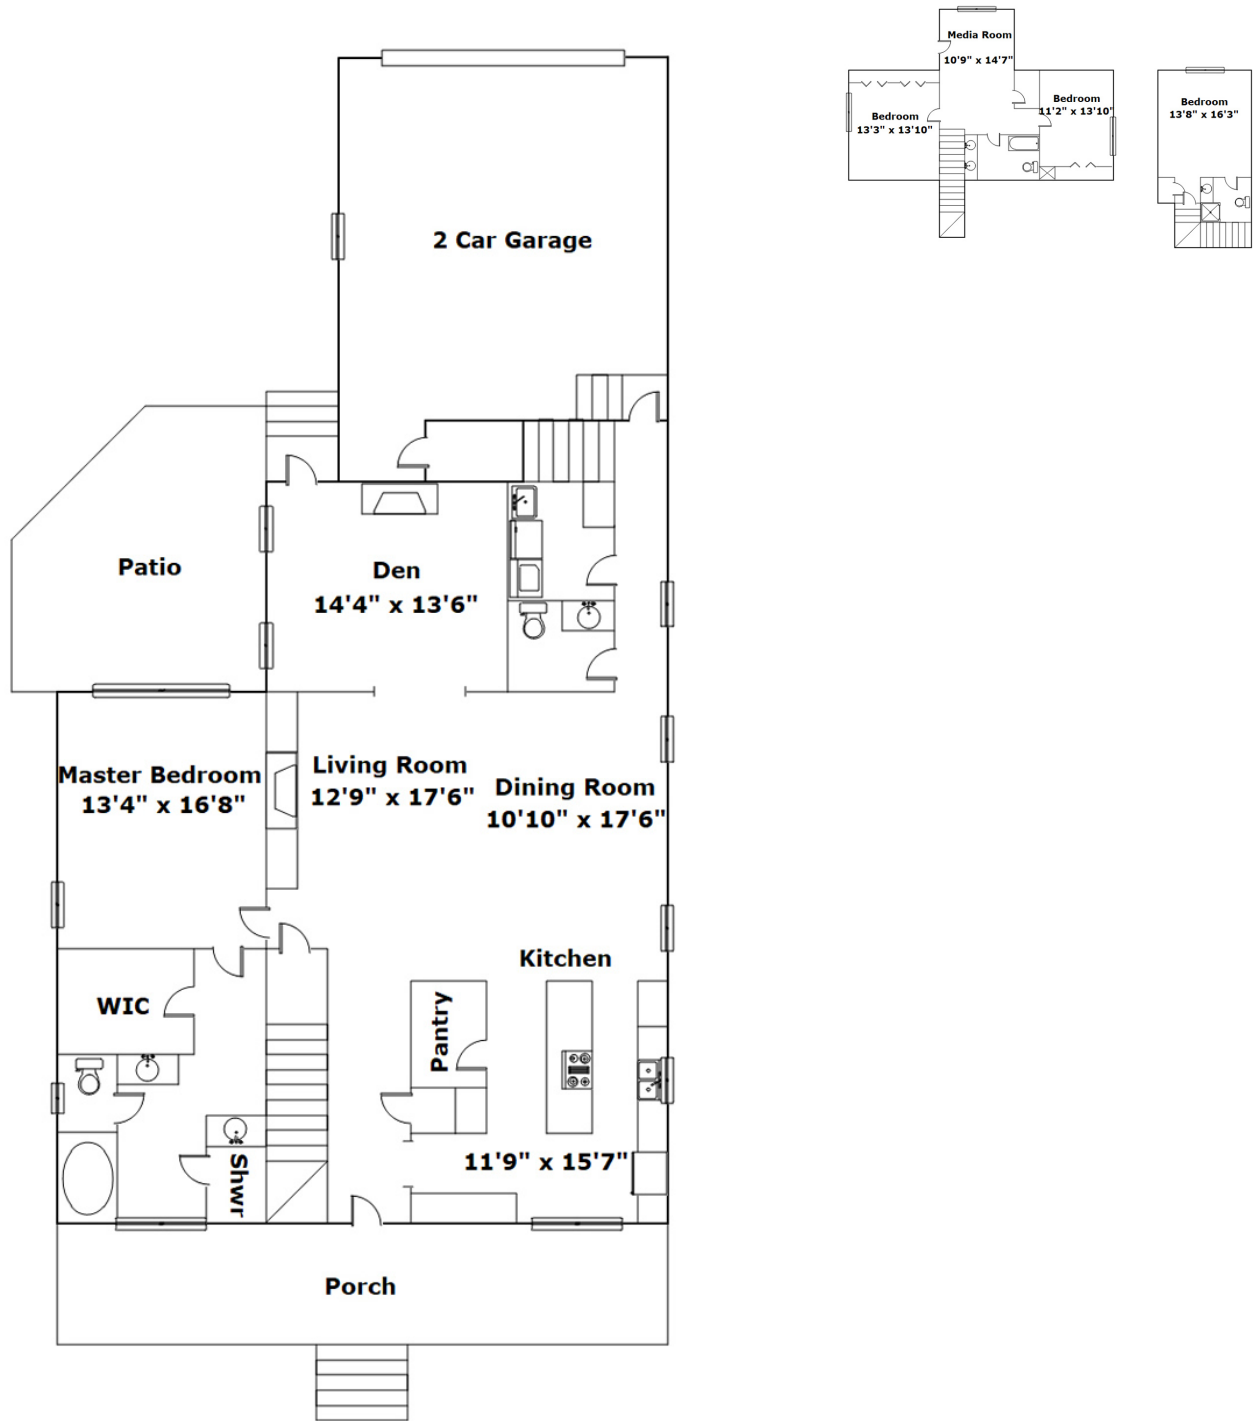

Presenting a beautiful home for your consideration!

Property Details

4 Bedroom(s)
3 Bath(s)
1 Half Bath(s)

SQFT

Total	3106
Main Level	1850
Upper Level	866
FROG	390
Garage	571

Sarah Bennett
Cell Phone: 803-807-0505
sarah@sarahtherealtor.com

Information is deemed reliable but not guaranteed!

MEDLEY

Drawn by: Look2 Homes Columbia

View this floor plan online at
<https://tours.look2homes.com/index/20596>

Sarah Bennett
Cell Phone: 803-807-0505
sarah@sarahtherealtor.com