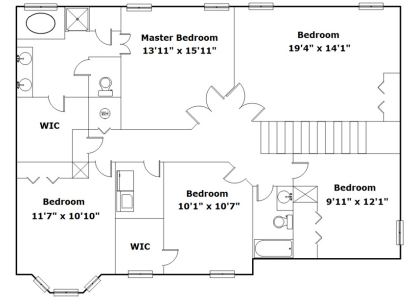

Drawn by: Look2 Homes Columbia

View this floor plan online at
<https://tours.look2homes.com/index/20589>

Carolyn Green

Office Phone: 803-754-8222

Cell Phone: 803-331-5402

carolynkgreen@gmail.com

<http://www.browsecolumbiahomes.com/>

Information is deemed reliable but not guaranteed!