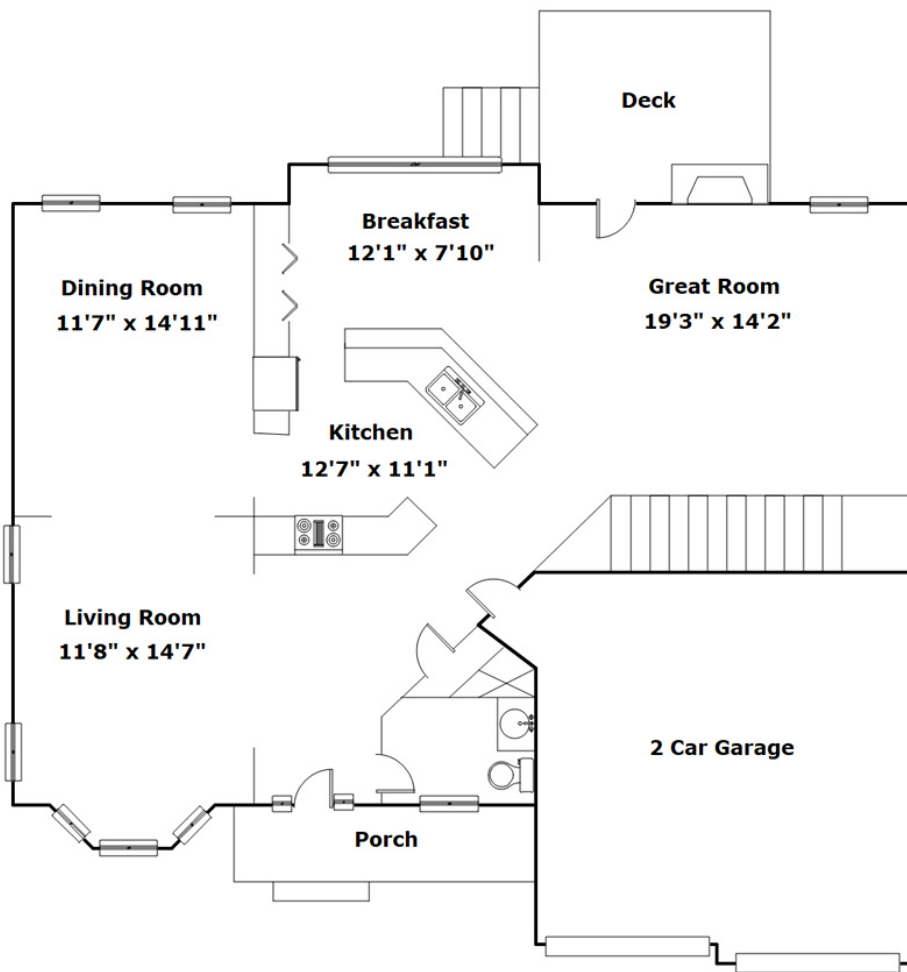

Drawn by: Look2 Homes Columbia

View this floor plan online at
<https://tours.look2homes.com/index/20589>

Carolyn Green

Office Phone: 803-754-8222

Cell Phone: 803-331-5402

carolynkgreen@gmail.com

<http://www.browsecolumbiahomes.com/>

Information is deemed reliable but not guaranteed!