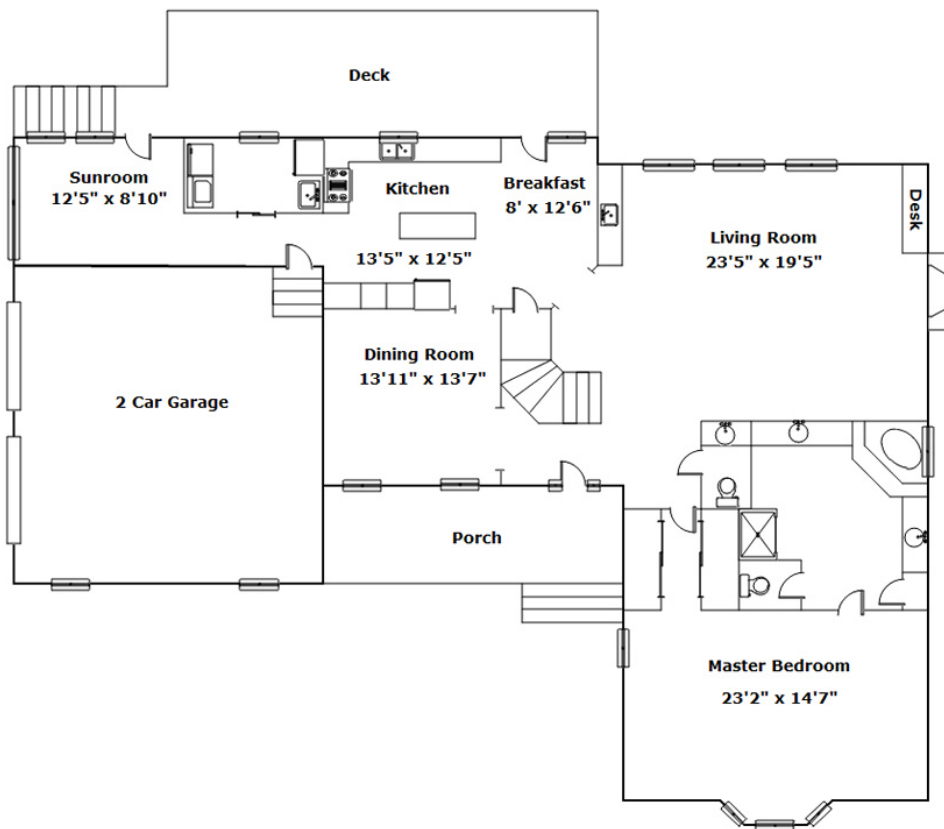

490 Chapel Creek Dr - Santee, SC 29142