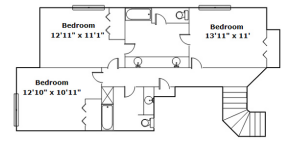

490 Chapel Creek Dr - Santee, SC 29142