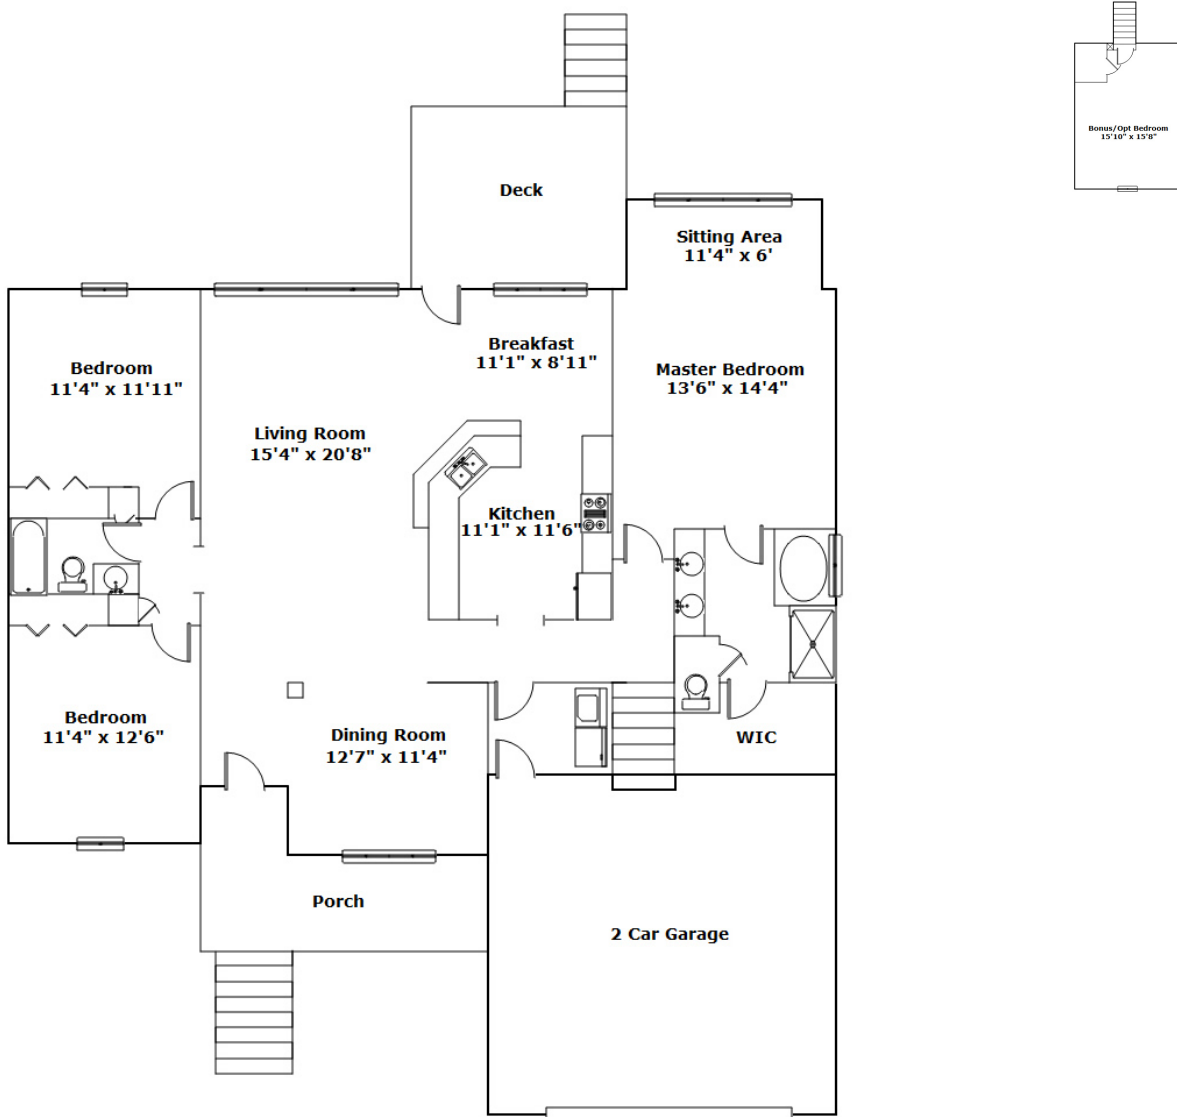

912 Blue Willow Way - Columbia, SC 29229

Drawn by: Look2 Homes Columbia

View this floor plan online at
<https://tours.look2homes.com/index/20559>

Ashton Hambright

Cell Phone: 803-960-1446
ashton.hambright@cbc Carolinas.com
<http://ashton.cbintouch.com>

Information is deemed reliable but not guaranteed!

COLDWELL BANKER
REALTY