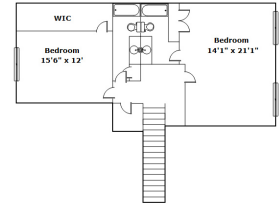

392 Summersweet Ct - Blythewood, SC 29016