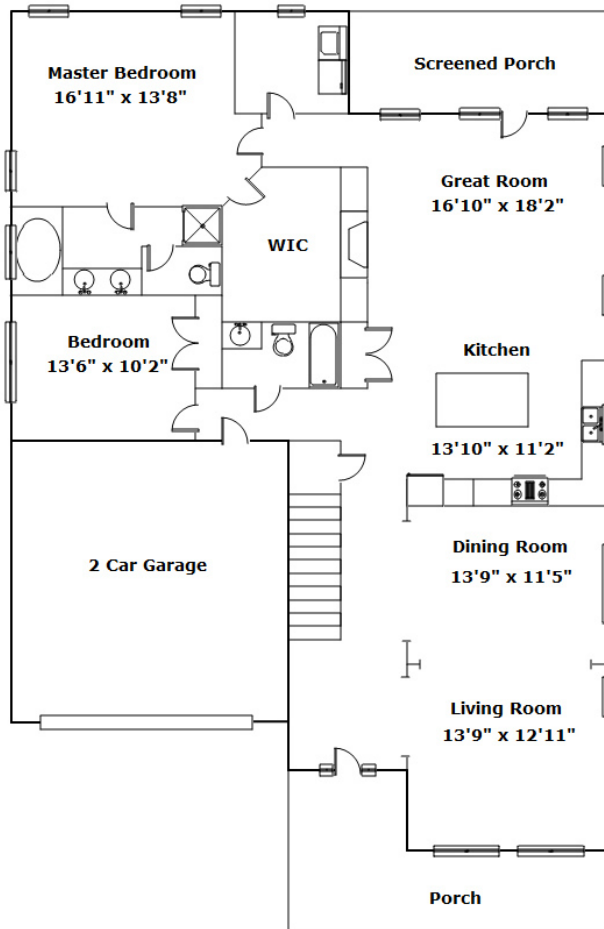

392 Summersweet Ct - Blythewood, SC 29016