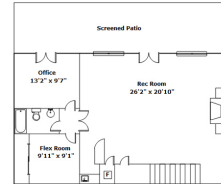

1090 Chapel Branch Rd - Santee, SC 29142