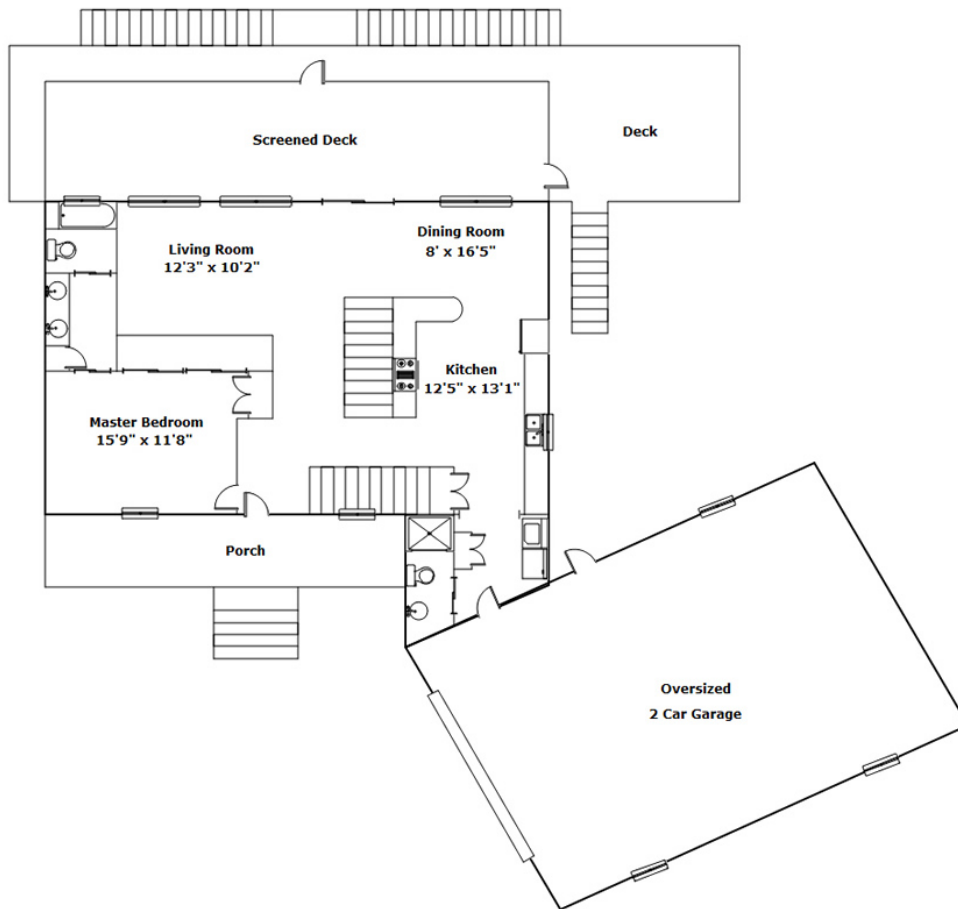

1090 Chapel Branch Rd - Santee, SC 29142