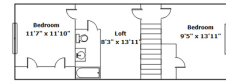

1090 Chapel Branch Rd - Santee, SC 29142