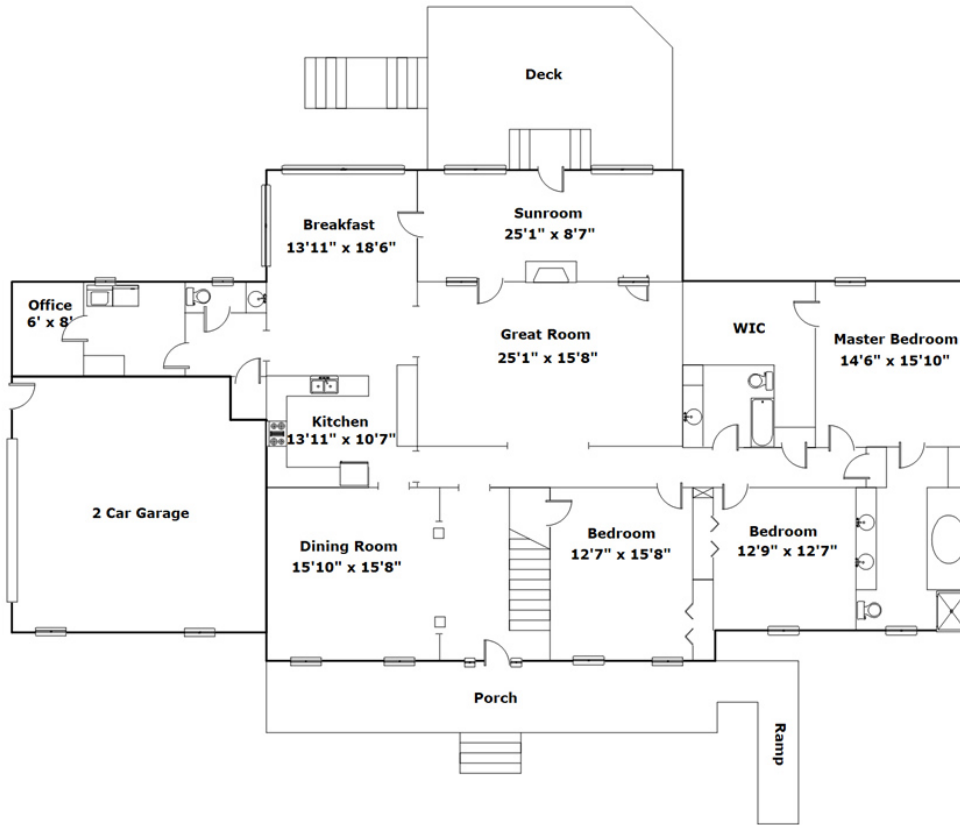

# 192 Pineview Church Rd - Blythewood, SC 29016

**Drawn by:** Look2 Homes Columbia

View this floor plan online at  
<https://tours.look2homes.com/index/20351>

**Carolyn Green**

Office Phone: 803-754-8222

Cell Phone: 803-331-5402