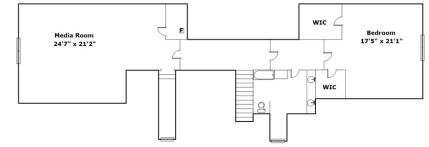

# 192 Pineview Church Rd - Blythewood, SC 29016

**Drawn by:** Look2 Homes Columbia

View this floor plan online at  
<https://tours.look2homes.com/index/20351>

**Carolyn Green**

Office Phone: 803-754-8222

Cell Phone: 803-331-5402