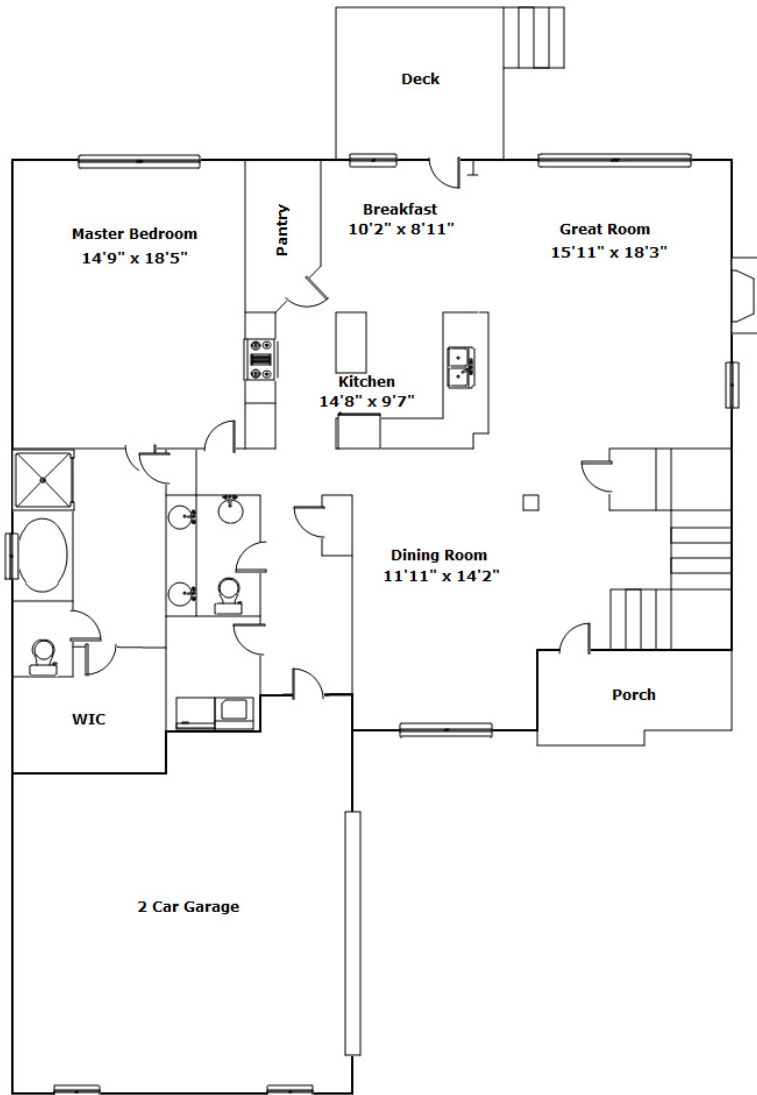

Drawn by: Look2 Homes Columbia

View this floor plan online at
<https://tours.look2homes.com/index/20335>

Coe Hankinson

Office Phone: 803-799-8035

Cell Phone: 803-606-1097

coe@coehankinson.com

Information is deemed reliable but not guaranteed!