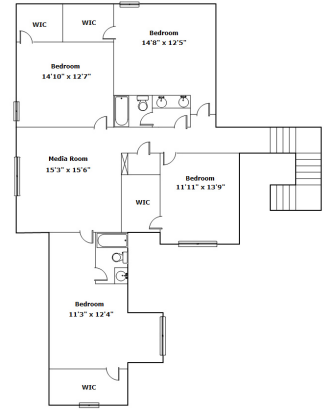

Drawn by: Look2 Homes Columbia

View this floor plan online at
<https://tours.look2homes.com/index/20335>

Coe Hankinson

Office Phone: 803-799-8035

Cell Phone: 803-606-1097

coe@coehankinson.com

Information is deemed reliable but not guaranteed!