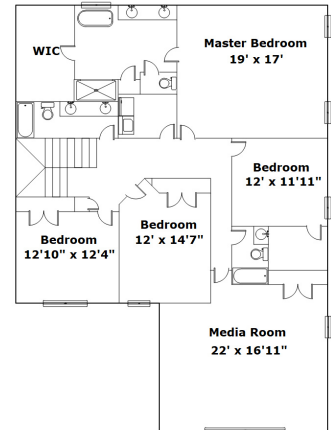

The Hollendale by Keystone Custom Builders - Elgin, SC 29045

Presenting a beautiful home for your consideration!

Property Details

5 Bedroom(s)
4 Bath(s)

SQFT

Total	3567
Main Level	1434
Upper Level	2133
Garage	758

Drawn by: Look2 Homes Columbia

View this floor plan online at
<https://tours.look2homes.com/index/20297>

Ashton Hambright

Cell Phone: 803-960-1446

ashton.hambright@cbscarolinas.com

<http://ashton.cbintouch.com>