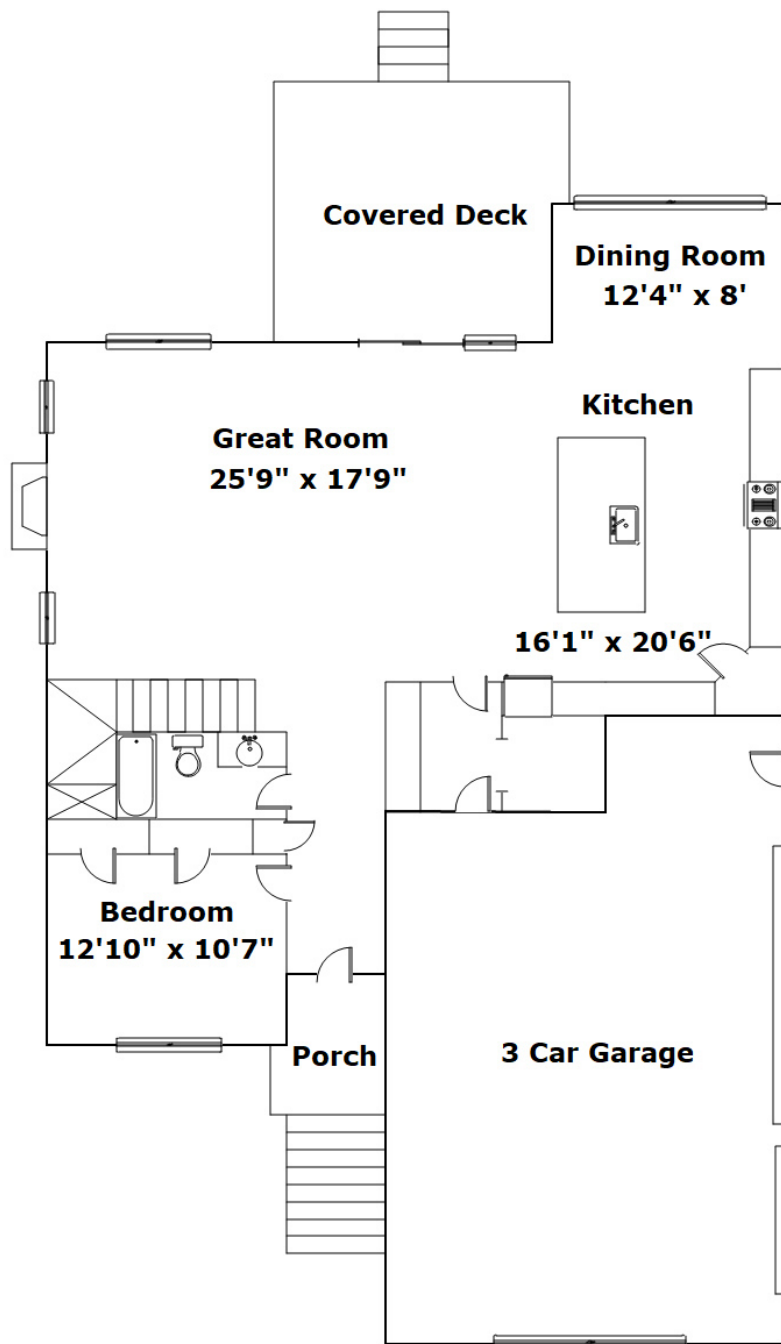

The Hollendale by Keystone Custom Builders - Elgin, SC 29045

Presenting a beautiful home for your consideration!

Property Details

5 Bedroom(s)
4 Bath(s)

SQFT

Total	3567
Main Level	1434
Upper Level	2133
Garage	758

Drawn by: Look2 Homes Columbia

View this floor plan online at
<https://tours.look2homes.com/index/20297>

Ashton Hambright

Cell Phone: 803-960-1446

ashton.hambright@cbscarolinas.com

<http://ashton.cbintouch.com>