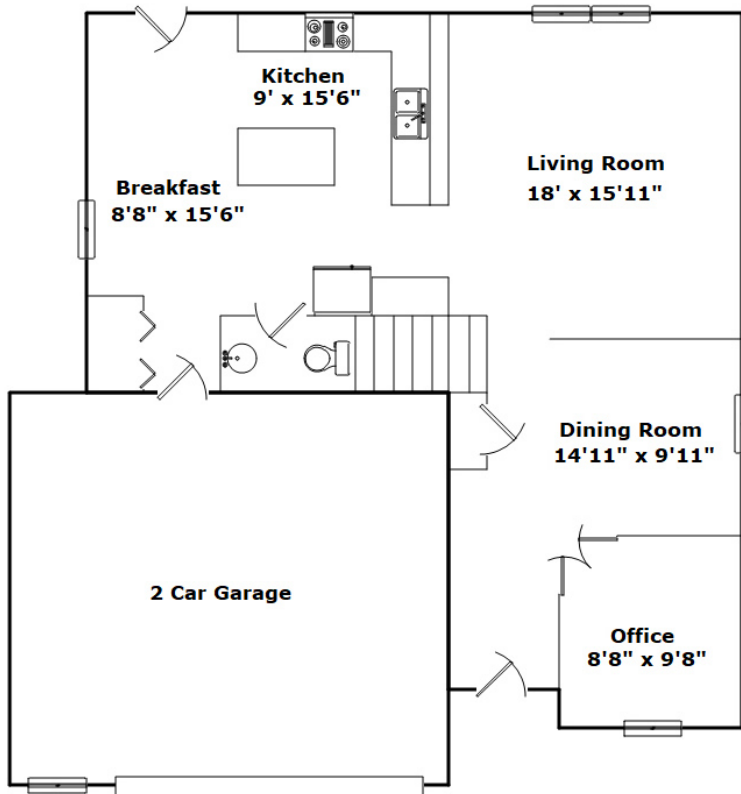

250 Elaine Ct. - Clover, SC 29710

Drawn by: Look2 Home Marketing Upstate SC

View this floor plan online at
<https://tours.look2homes.com/index/20166>

Kathy Dills

Cell Phone: 803-325-4226

Kathy.Dills@RinehartRealty.com

<http://kdills.rinehartrealty.com>

Information is deemed reliable but not guaranteed!

Rinehart Realty