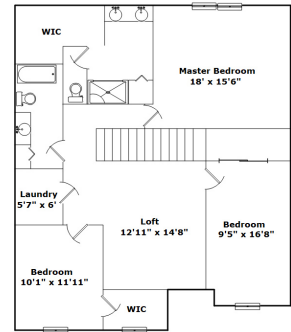

250 Elaine Ct. - Clover, SC 29710