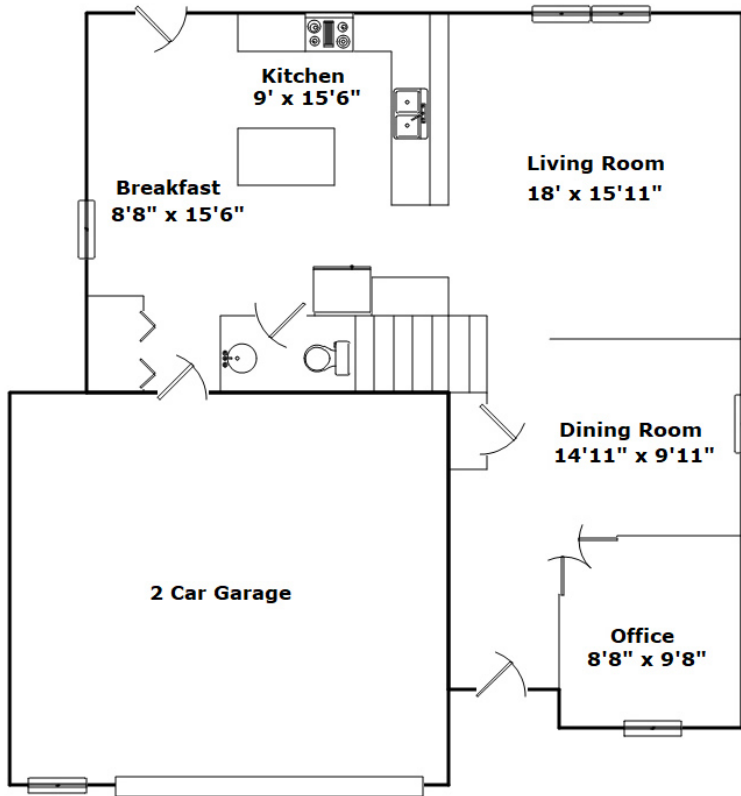

250 Elaine Ct. - Clover, SC 29710

Drawn by: Look2 Home Marketing Upstate SC

View this floor plan online at
<https://tours.look2homes.com/index/20166>

Kathy Dills

Cell Phone: 803-325-4226

Kathy.Dills@RinehartRealty.com

<http://kdills.rinehartrealty.com>

Information is deemed reliable but not guaranteed!

Rinehart Realty