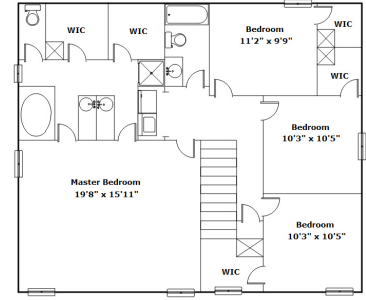

1112 Turning Leaf Dr - Hopkins, SC 29061