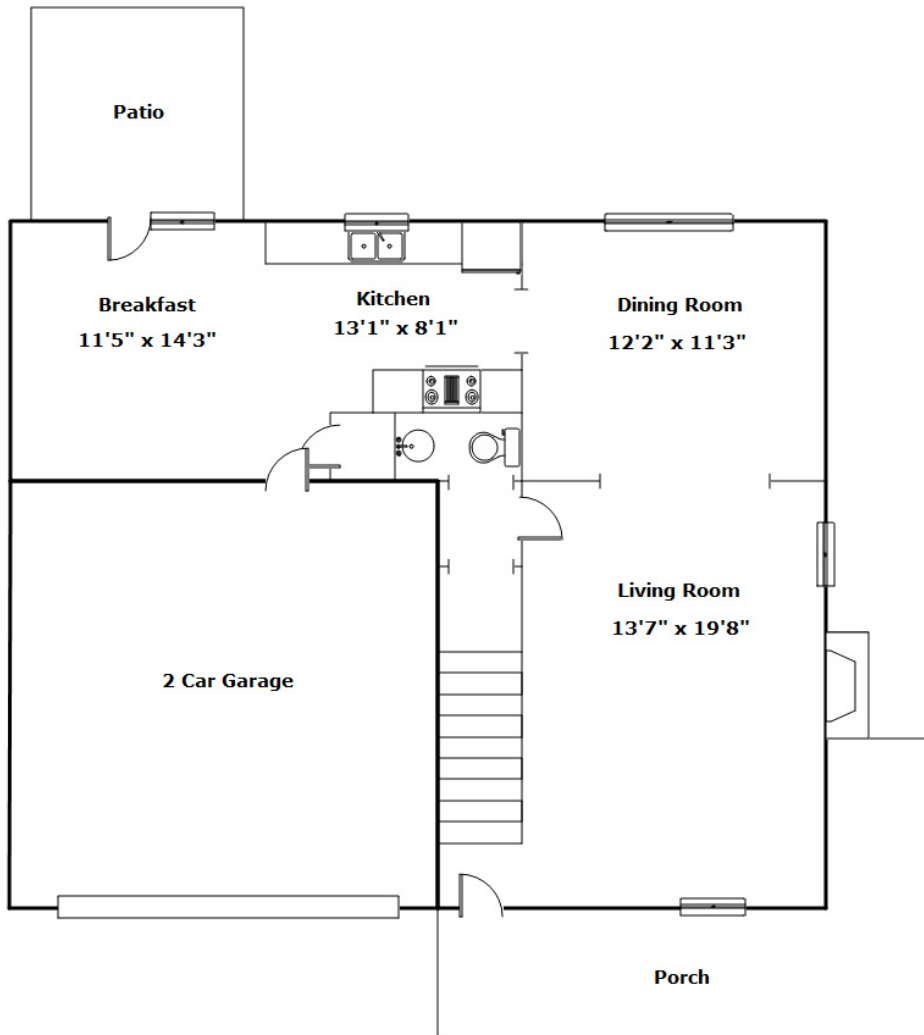

1112 Turning Leaf Dr - Hopkins, SC 29061