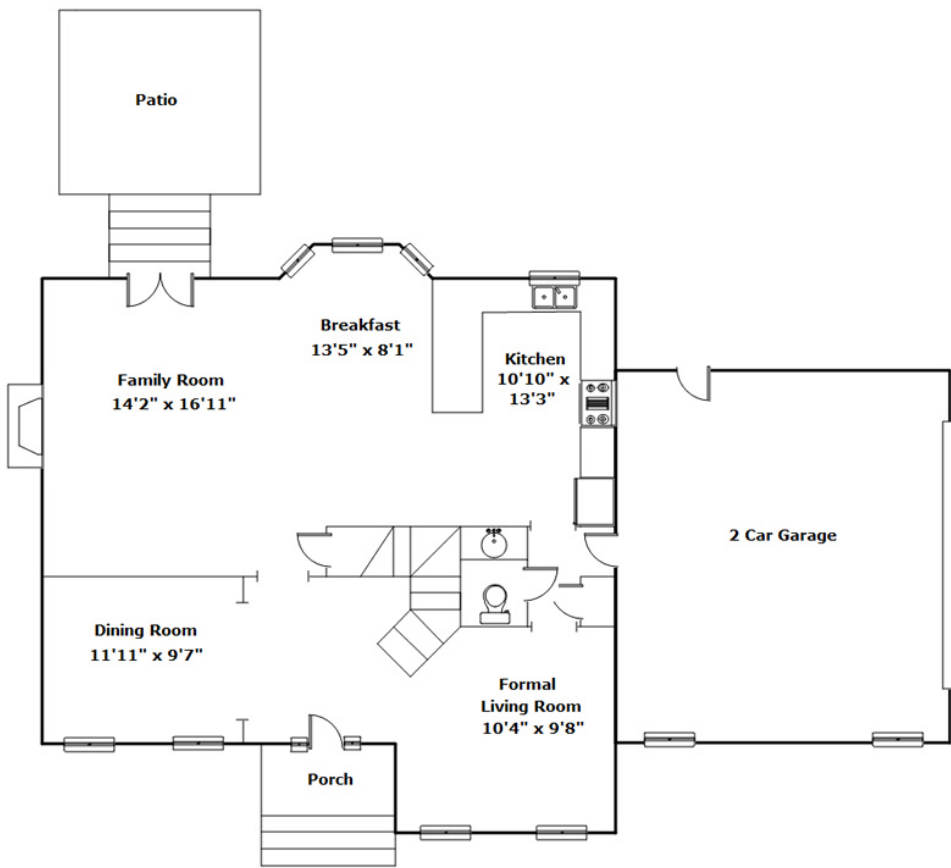

225 Meadow Crest Dr - West Columbia, SC 29172