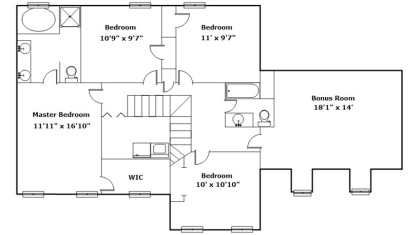

225 Meadow Crest Dr - West Columbia, SC 29172