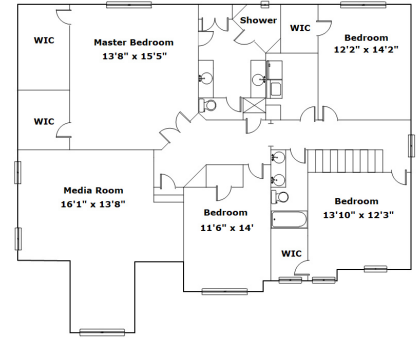

1322 Beechfern Circle - Elgin, SC 29045

Drawn by: Look2 Homes Columbia

View this floor plan online at
<https://tours.look2homes.com/index/20127>

Office Phone: 803-754-8222

Cell Phone: 803-331-5402

cgreen@cbscarolinas.com

<http://www.browsecolumbiahomes.com/>

Information is deemed reliable but not guaranteed!

COLDWELL BANKER
REALTY