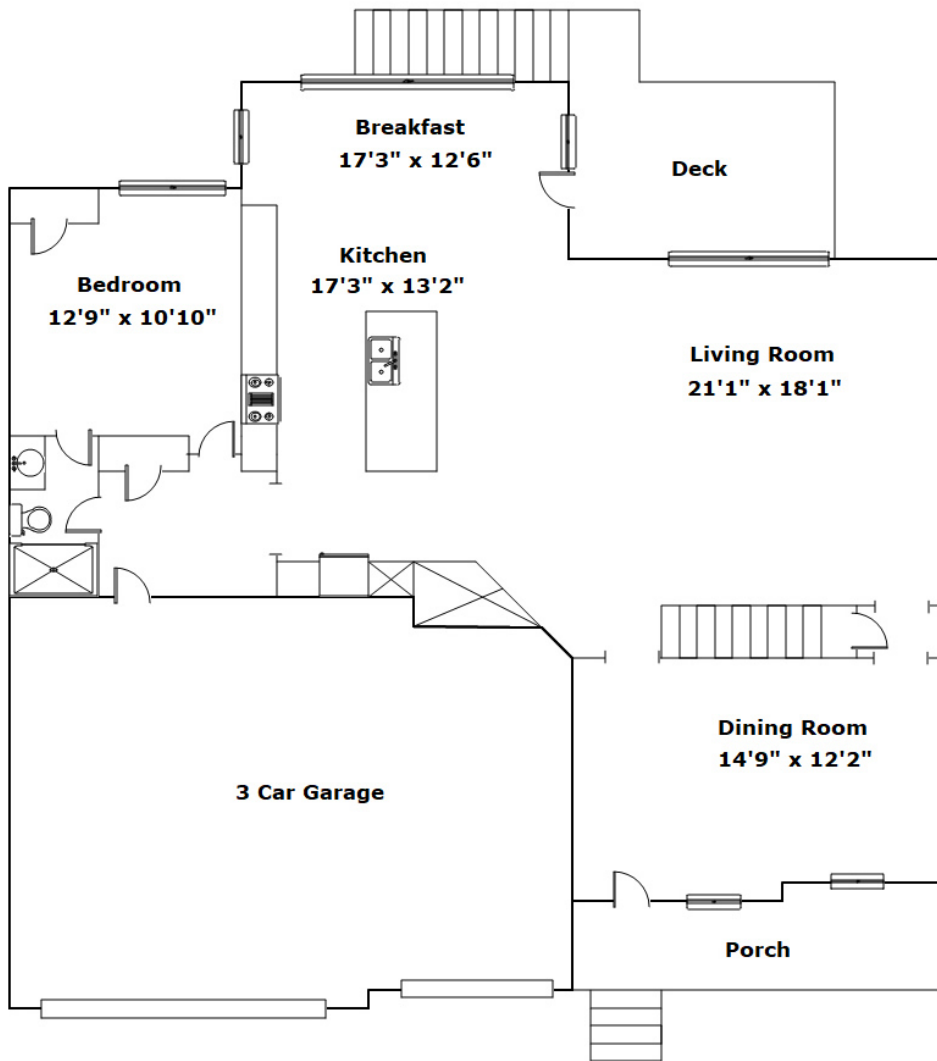

1322 Beechfern Circle - Elgin, SC 29045

Drawn by: Look2 Homes Columbia

View this floor plan online at
<https://tours.look2homes.com/index/20127>

Office Phone: 803-754-8222

Cell Phone: 803-331-5402

cgreen@cbscarolinas.com

<http://www.browsecolumbiahomes.com/>

Information is deemed reliable but not guaranteed!

COLDWELL BANKER
REALTY