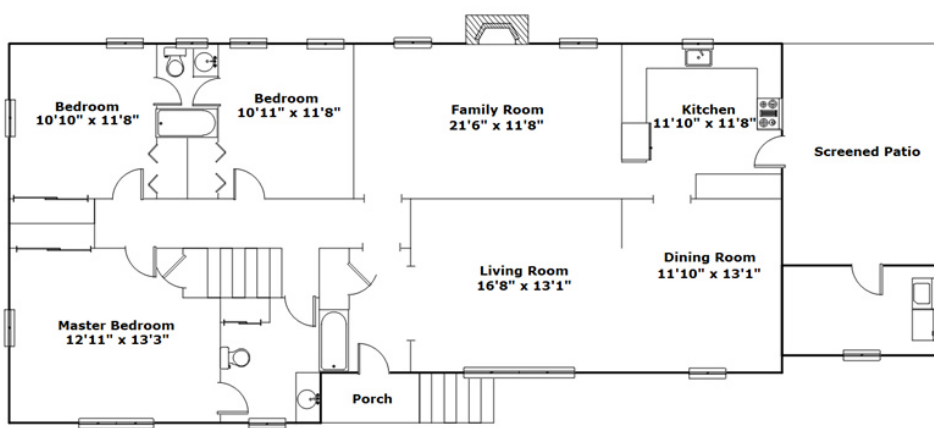

3532 Wolf Circle - Columbia, SC 29204

Presenting a beautiful home for your consideration!

Property Details

3 Bedroom(s)
2 Bath(s)

SQFT

Total	2270
Main Level	1776
Lower Level	494
Storage	94

Page Latham

Cell Phone: 803-960-4111
pagelatham@aol.com
<http://www.pagelatham.com>

Information is deemed reliable but not guaranteed!

3532 Wolf Circle - Columbia, SC 29204

Drawn by: Look2 Homes Columbia

View this floor plan online at
<https://tours.look2homes.com/index/20106>

Page Latham