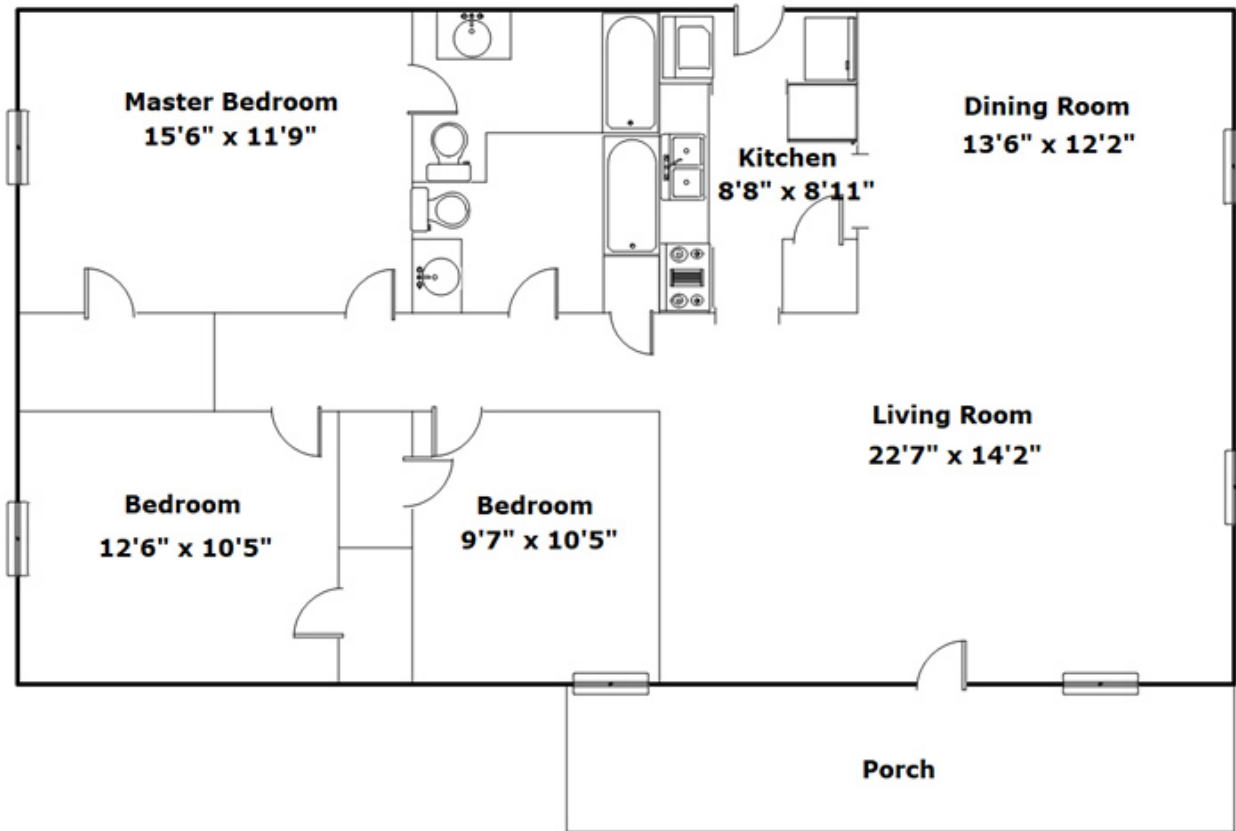

Drawn by: Look2 Homes Columbia
<https://tours.look2homes.com/index/20097>

Donnie Shealy
Office Phone: 803-957-5566
Cell Phone: 803-238-9925
shealyspiresgroup@gmail.com

Information is deemed reliable but not guaranteed!