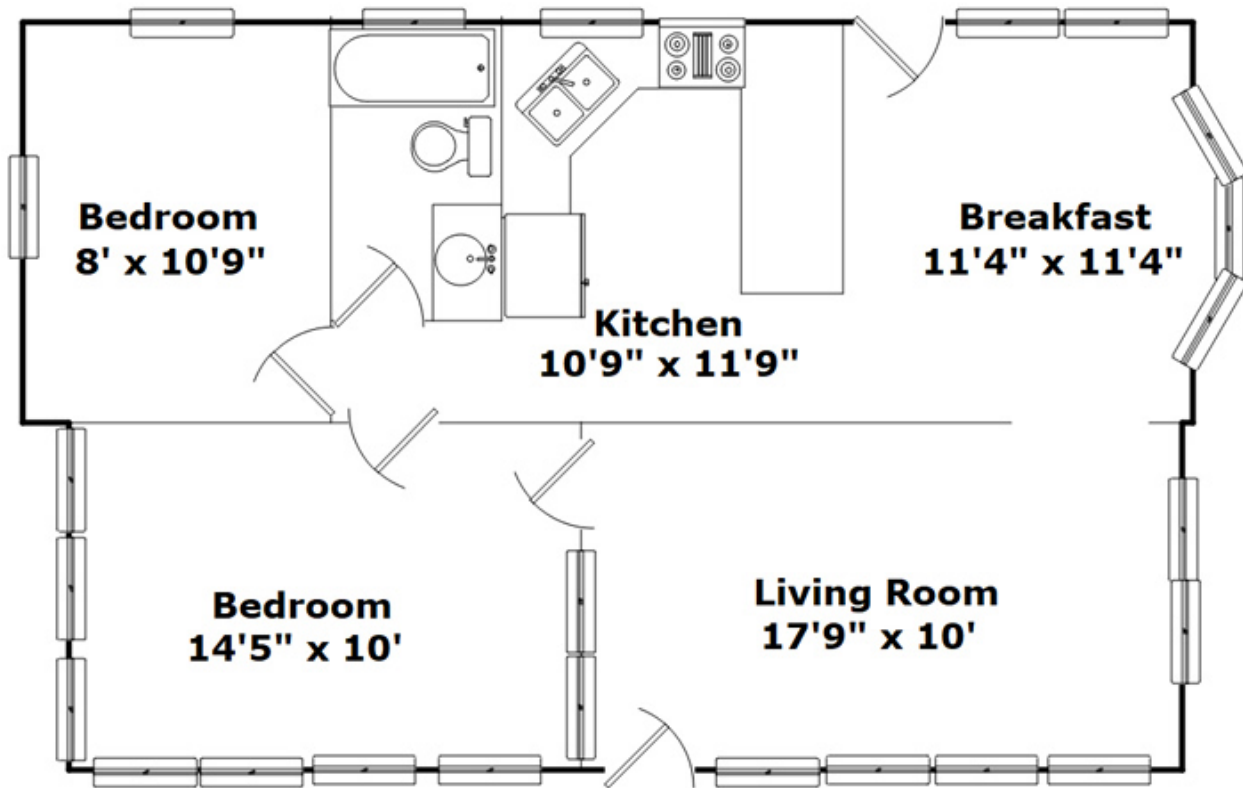

Drawn by: Look2 Home Marketing Upstate SC
<https://tours.look2homes.com/index/20014>

Regina Vance

Cell Phone: 704-361-2292

rvance@cbscarolinas.com

<http://www.ReginaandJerryVance.com>

Information is deemed reliable but not guaranteed!

RESIDENTIAL BROKERAGE