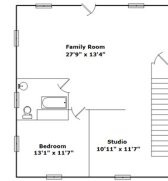

303 Loblolly Dr. - Anderson, SC 29625