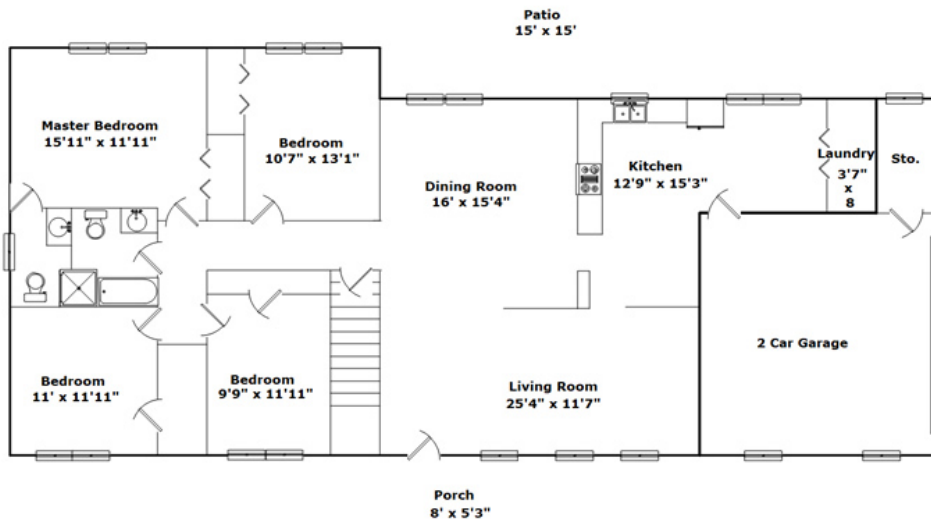

303 Loblolly Dr. - Anderson, SC 29625

Drawn by: Look2 Home Marketing Upstate SC

View this floor plan online at
<https://tours.look2homes.com/index/19987>

Patrick Cooley
Cell Phone: 864-221-9691
patrick@palmettopark.com
<http://https://www.palmettopark.com/>

Information is deemed reliable but not guaranteed!