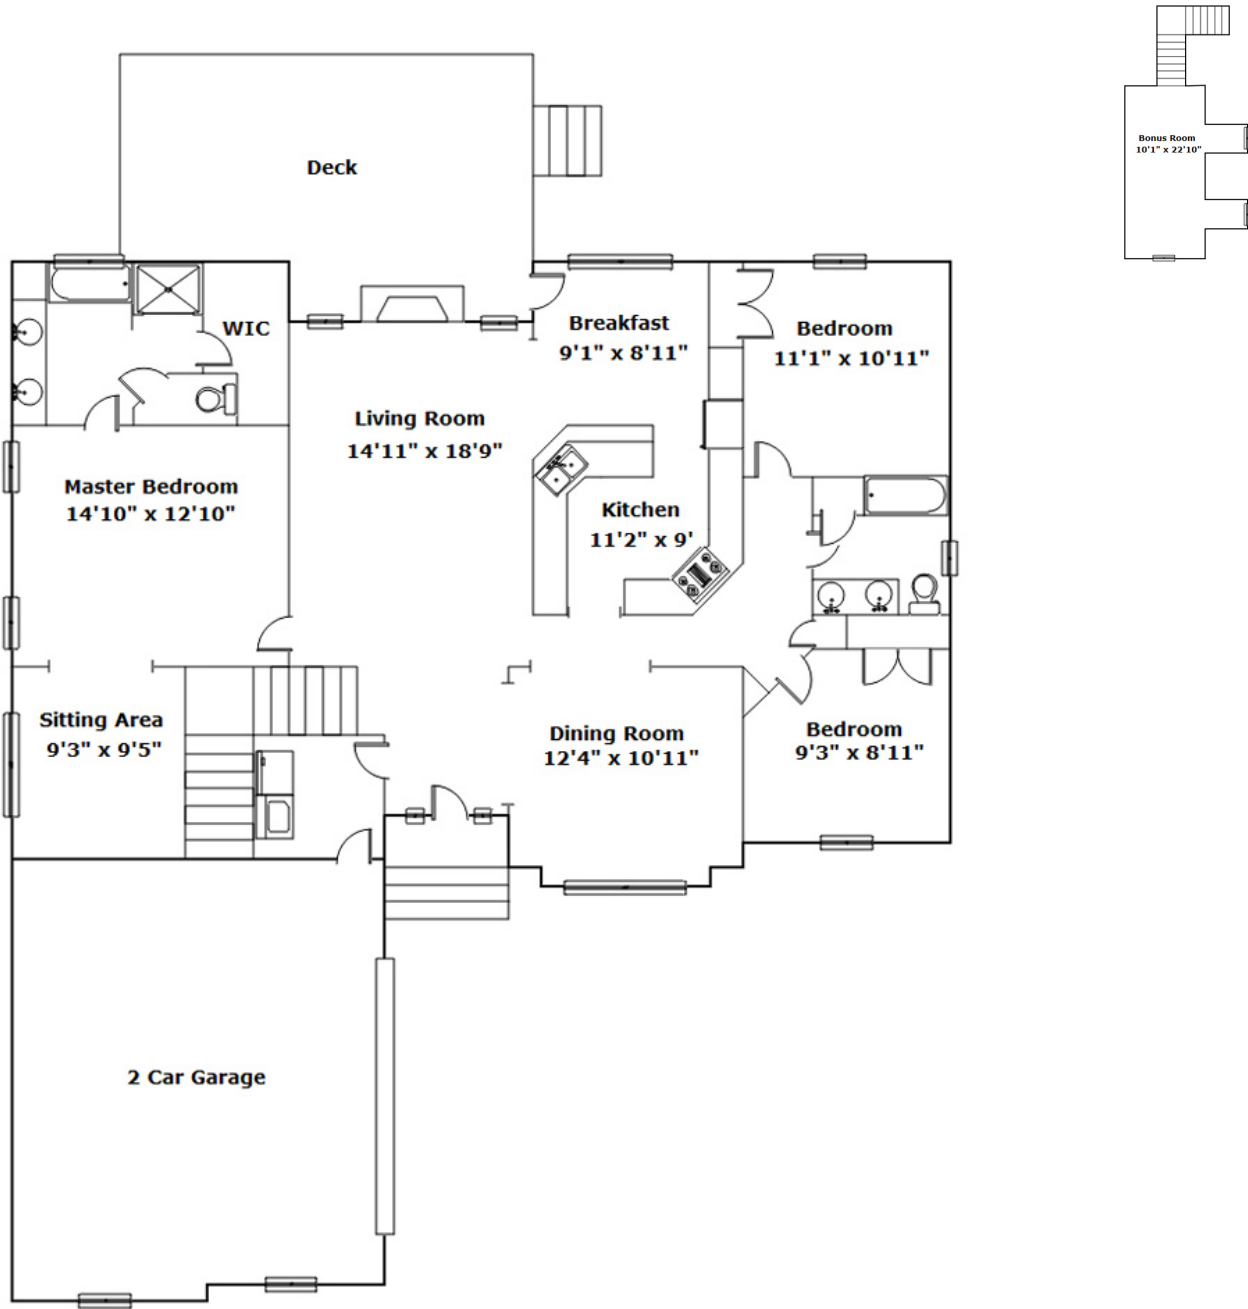

142 Mountain Maple Ln - Blythewood, SC 29016

Drawn by: Look2 Homes Columbia

View this floor plan online at
<https://tours.look2homes.com/index/19978>

Martha McCoy

Cell Phone: 803-447-2417

martha@marthamccoy.com

<http://marthamccoy.com>

Information is deemed reliable but not guaranteed!

COLDWELL BANKER
REALTY