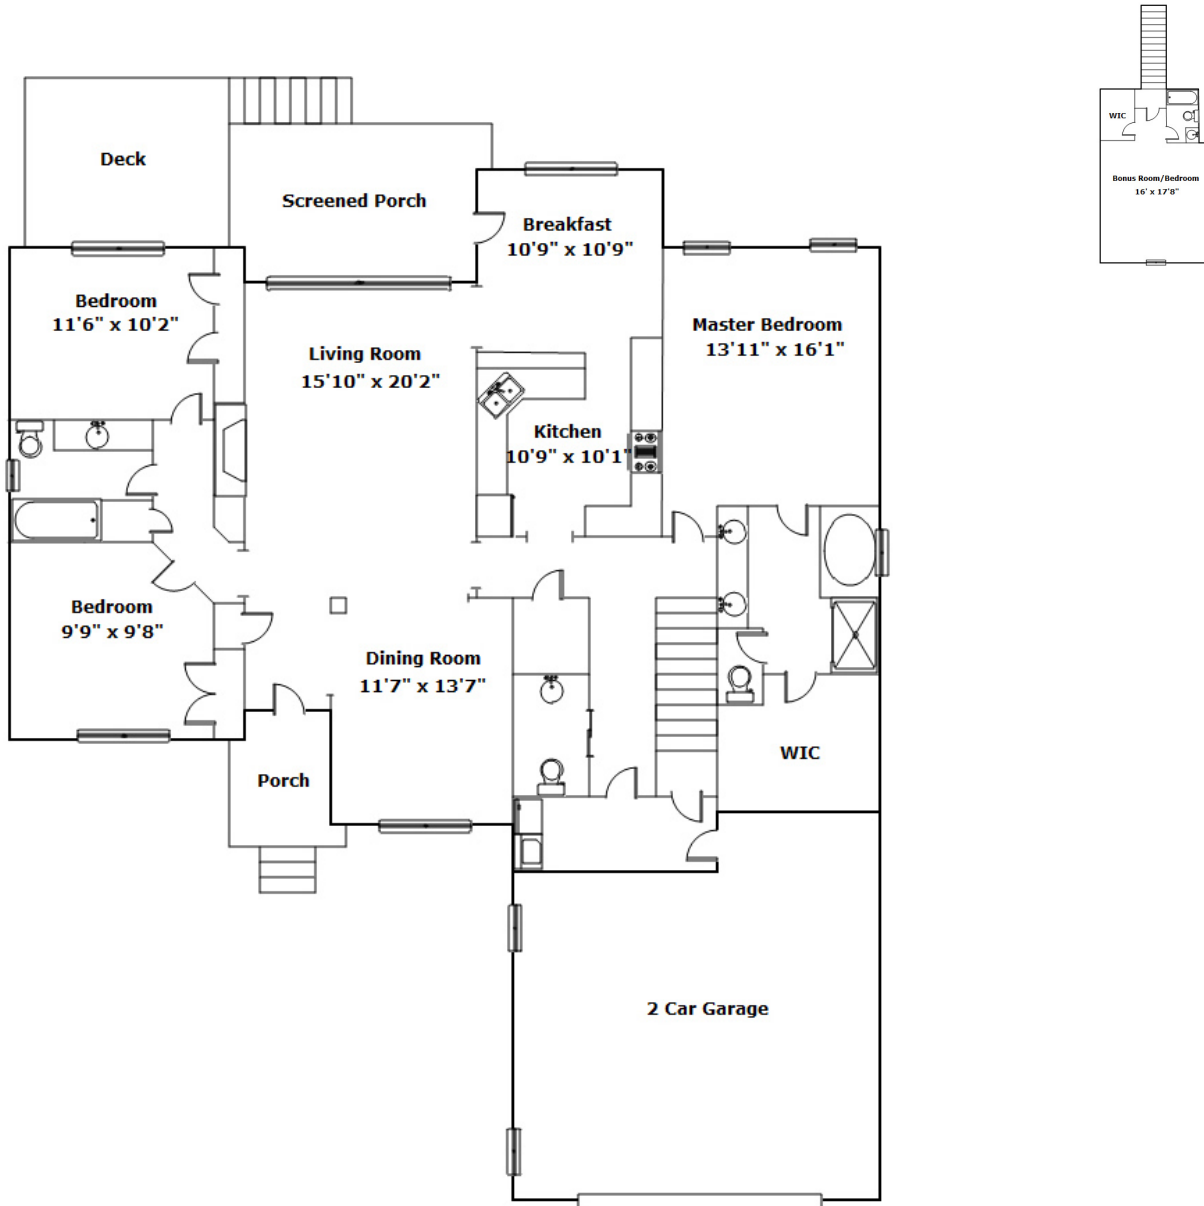

168 Royal Lythan Dr - Lexington, SC 29072

Drawn by: Look2 Homes Columbia

View this floor plan online at
<https://tours.look2homes.com/index/19955>

Karl Radley

Office Phone: 803-732-2200

Cell Phone: 803-262-1058

kradleysc@gmail.com

Information is deemed reliable but not guaranteed!

COLDWELL BANKER
REALTY