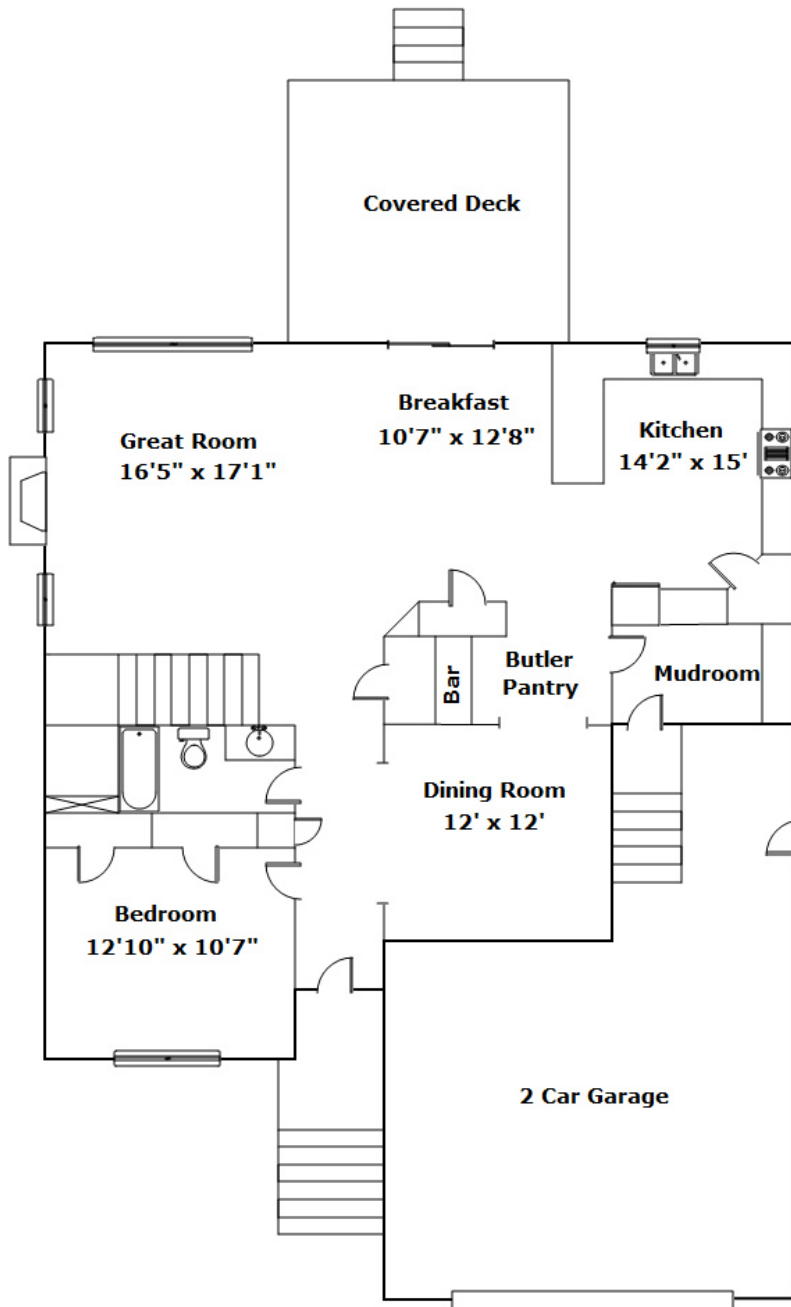

Drawn by: Look2 Homes Columbia

View this floor plan online at
<https://tours.look2homes.com/index/19953>

Ashton Hambright

Cell Phone: 803-960-1446
ashton.hambright@cbcarolinas.com
<http://ashton.cbintouch.com>

Information is deemed reliable but not guaranteed!

COLDWELL BANKER
REALTY