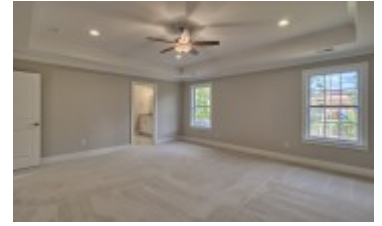

# 213 Parish Walk - Elgin, SC 29045

Featuring the Edisto 2 by Keystone! Located in the gated section of Greenhill Parish, which features a community pool and clubhouse, and within walking distance of Catawba Elementary School. Open layout, large covered porch, high-end appliances, large master suite, extra large media room, custom closets and thoughtful finishes throughout are just a few of the characteristics that make this a beautiful home. Call today for your personal viewing! 803.960.1446  
Offered at: \$419,900