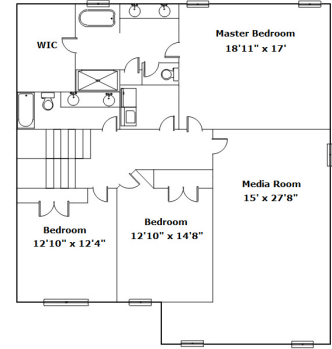

Drawn by: Look2 Homes Columbia

View this floor plan online at
<https://tours.look2homes.com/index/19953>

Ashton Hambright

Cell Phone: 803-960-1446
ashton.hambright@cbcarolinas.com
<http://ashton.cbintouch.com>

Information is deemed reliable but not guaranteed!

COLDWELL BANKER
REALTY