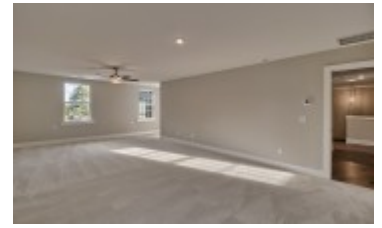

# 213 Parish Walk - Elgin, SC 29045

Featuring the Edisto 2 by Keystone! Located in the gated section of Greenhill Parish, which features a community pool and clubhouse, and within walking distance of Catawba Elementary School. Open layout, large covered porch, high-end appliances, large master suite, extra large media room, custom closets and thoughtful finishes throughout are just a few of the characteristics that make this a beautiful home. Call today for your personal viewing! 803.960.1446  
Offered at: \$419,900