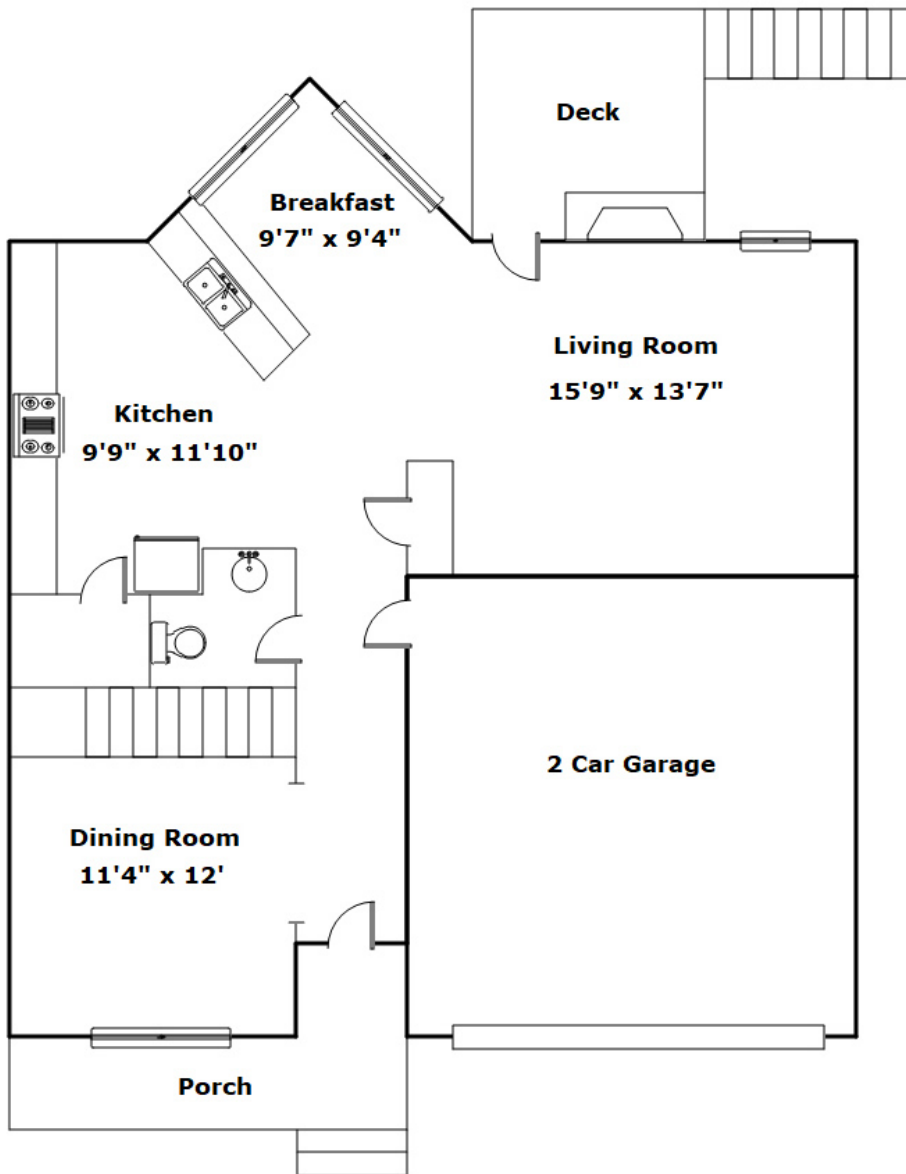

226 Letha Ln - Lexington, SC 29072

Presenting a beautiful home for your consideration!

Property Details

3 Bedroom(s)
2 Bath(s)
1 Half Bath(s)

SQFT

Total	2188
Main Level	894
Upper Level	1294
Garage	383

Michelle Sligh-Peters
Cell Phone: 803-477-0200
michelle@keystoneblueteam.com

Information is deemed reliable but not guaranteed!

Drawn by: Look2 Homes Columbia

View this floor plan online at
<https://tours.look2homes.com/index/19939>

Michelle Sligh-Peters
Cell Phone: 803-477-0200
michelle@keystoneblueteam.com