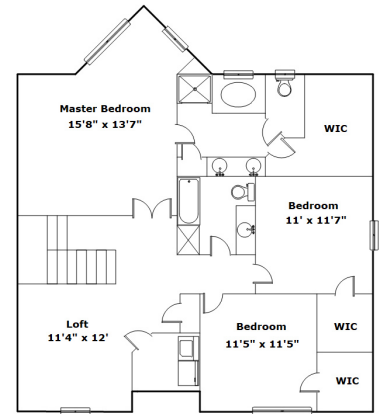

226 Letha Ln - Lexington, SC 29072

Presenting a beautiful home for your consideration!

Property Details

3 Bedroom(s)
2 Bath(s)
1 Half Bath(s)

SQFT

Total	2188
Main Level	894
Upper Level	1294
Garage	383

Michelle Sligh-Peters
Cell Phone: 803-477-0200
michelle@keystoneblueteam.com

Information is deemed reliable but not guaranteed!

Drawn by: Look2 Homes Columbia

View this floor plan online at
<https://tours.look2homes.com/index/19939>

Michelle Sligh-Peters
Cell Phone: 803-477-0200
michelle@keystoneblueteam.com