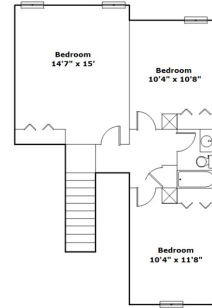

145 Hobden Ct - Lexington, SC 29073

Presenting a beautiful home for your consideration!

Property Details

4 Bedroom(s)
2 Bath(s)
1 Half Bath(s)

SQFT

Total	2003
Main Level	1229
Upper Level	774
Garage	425

 **Angela Peterson**

145 Hobden Ct - Lexington, SC 29073

Drawn by: Look2 Homes Columbia

View this floor plan online at
<https://tours.look2homes.com/index/19811>

 **Angela Peterson**

Cell Phone: 803-530-3195
angelapetersonsc@gmail.com