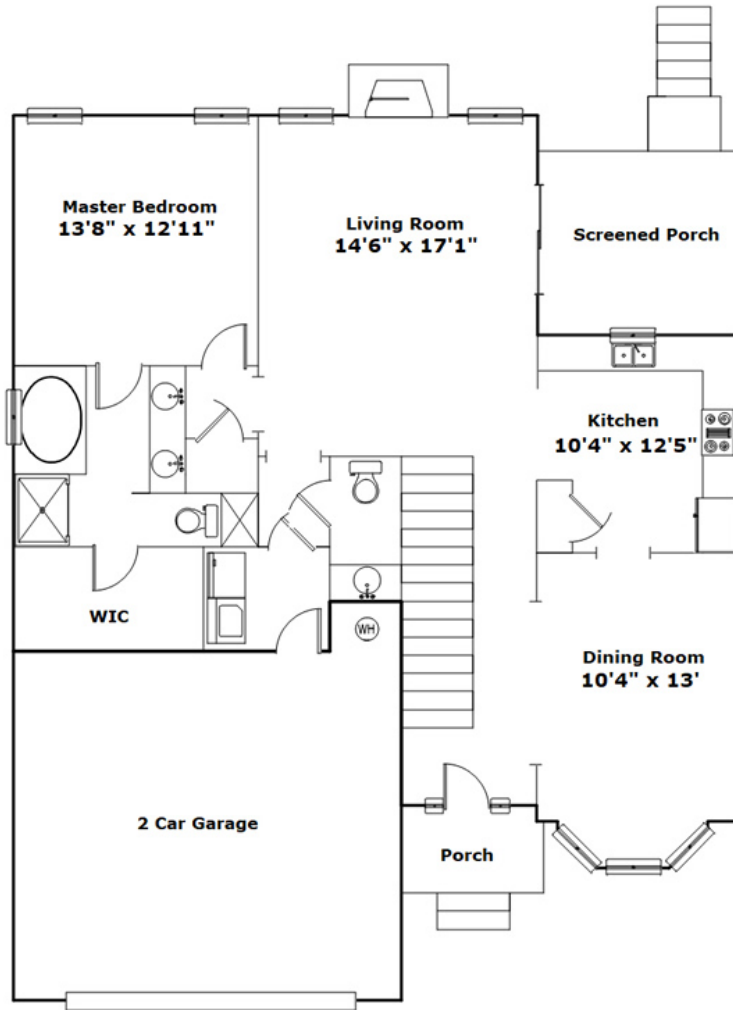

145 Hobden Ct - Lexington, SC 29073

Presenting a beautiful home for your consideration!

Property Details

4 Bedroom(s)
2 Bath(s)
1 Half Bath(s)

SQFT

Total	2003
Main Level	1229
Upper Level	774
Garage	425

 **Angela Peterson**

145 Hobden Ct - Lexington, SC 29073

Drawn by: Look2 Homes Columbia

View this floor plan online at
<https://tours.look2homes.com/index/19811>

 **Angela Peterson**

Cell Phone: 803-530-3195
angelapetersonsc@gmail.com