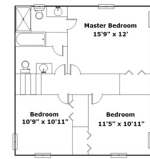

2822 Woodland Hills Rd E - Columbia, SC 29210