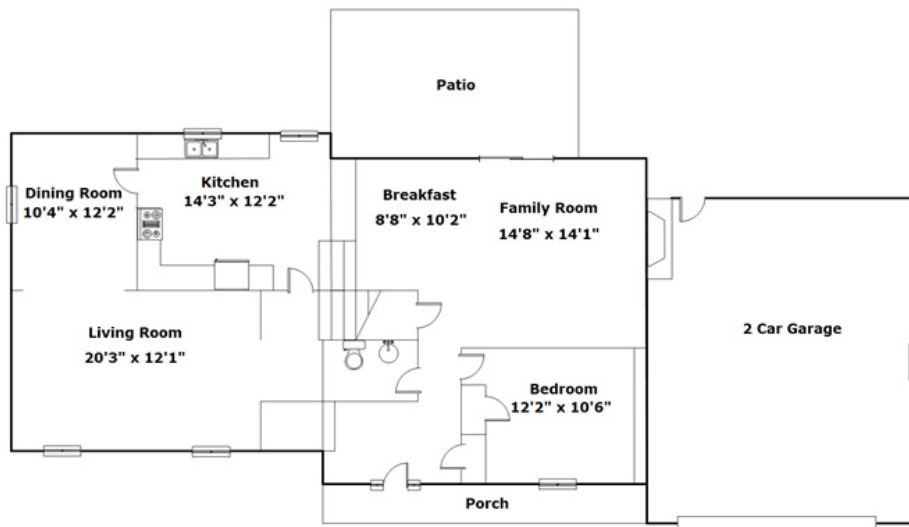

2822 Woodland Hills Rd E - Columbia, SC 29210