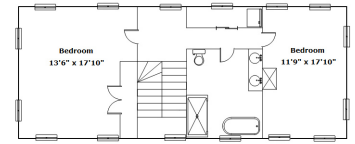

2360 Old State Rd - Swansea, SC 29160

Presenting a beautiful home for your consideration!

Property Details

3 Bedroom(s)
2 Bath(s)

SQFT

Total	2264
Main Level	1380
Upper Level	884

Samantha Crider

Cell Phone: 803.707.5708
myrealtorsamanthacrider@gmail.com

Information is deemed reliable but not guaranteed!

Drawn by: Look2 Homes Columbia

View this floor plan online at
<https://tours.look2homes.com/index/19674>

Samantha Crider

Cell Phone: 803.707.5708

myrealtorsamanthacrider@gmail.com