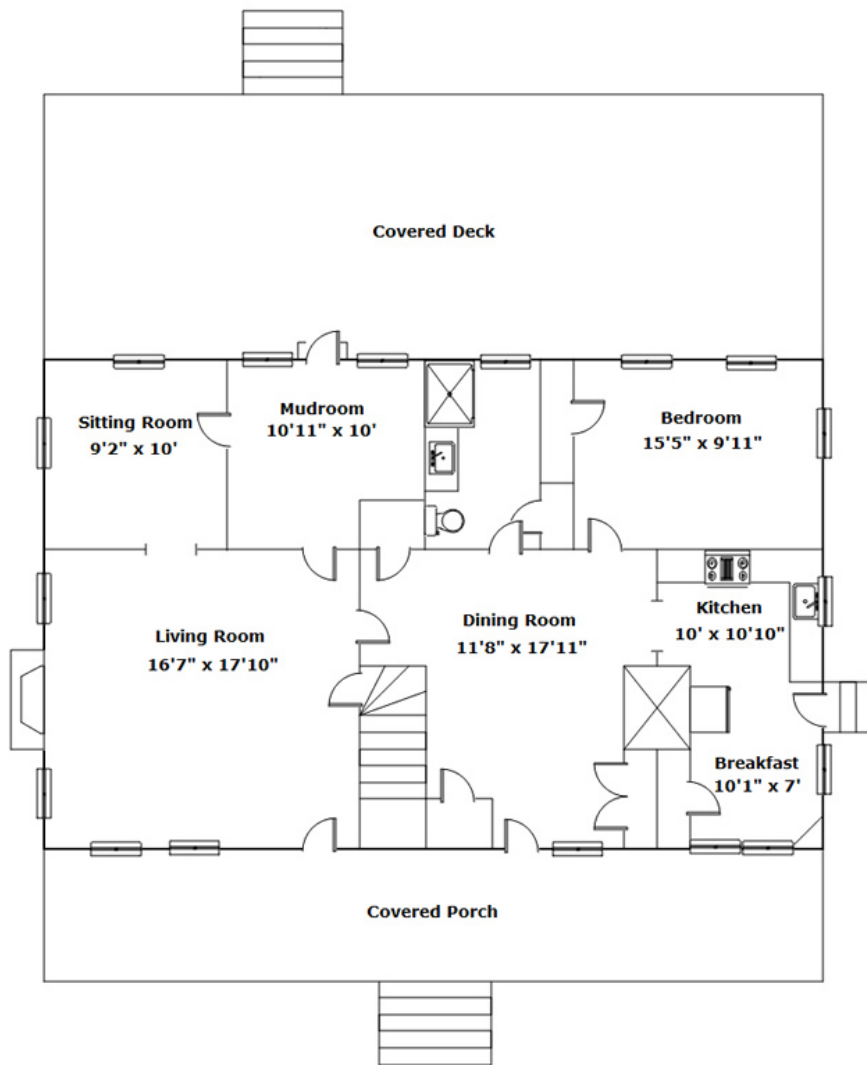

2360 Old State Rd - Swansea, SC 29160

Presenting a beautiful home for your consideration!

Property Details

3 Bedroom(s)
2 Bath(s)

SQFT

Total	2264
Main Level	1380
Upper Level	884

Samantha Crider

Cell Phone: 803.707.5708
myrealtorsamanthacrider@gmail.com

Information is deemed reliable but not guaranteed!

Drawn by: Look2 Homes Columbia

View this floor plan online at
<https://tours.look2homes.com/index/19674>

Samantha Crider

Cell Phone: 803.707.5708

myrealtorsamanthacrider@gmail.com