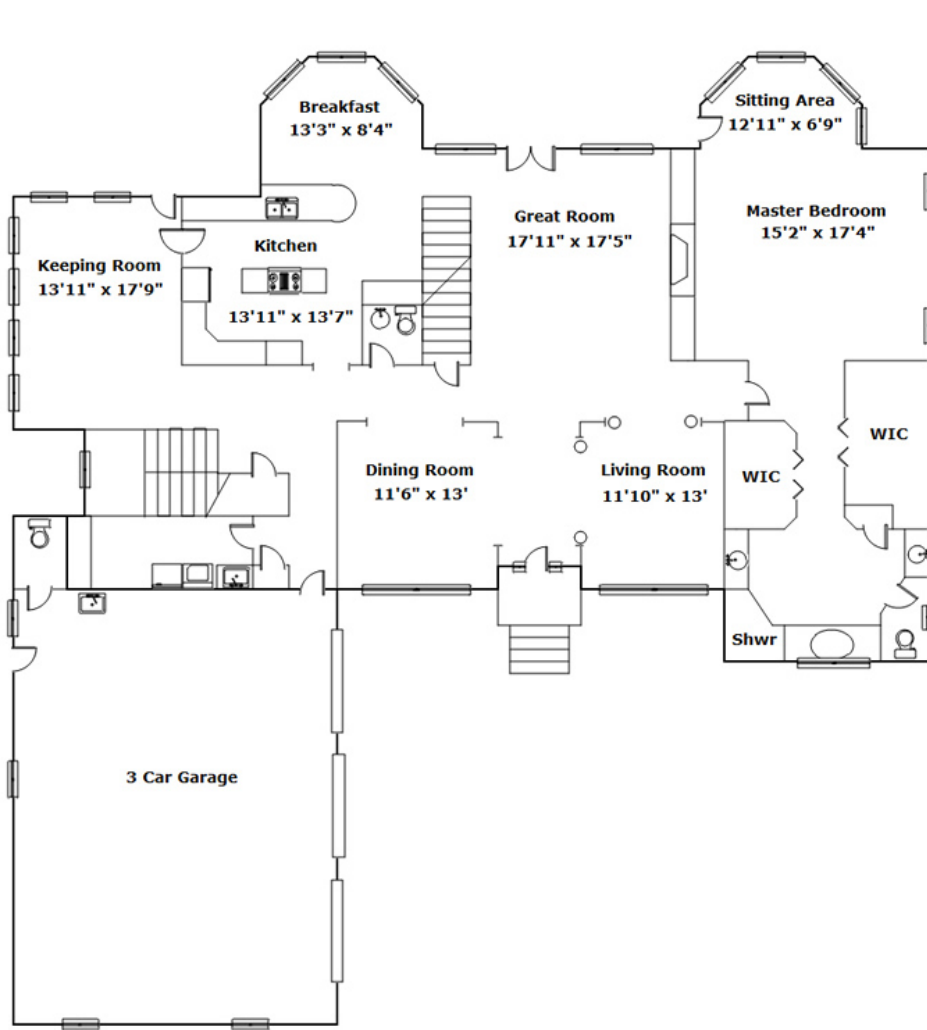

1258 Morning Shore Dr - Lexington, SC 29072

Presenting a beautiful home for your consideration!

Property Details

4 Bedroom(s)
5 Bath(s)
1 Half Bath(s)

SQFT

Total	6989
Main Level	2904
Upper Level	2304
Fin. Lower Level	1565
Unfin. Lower Level	216
Main Garage	1006
Lower Garage	901

Drawn by: Look2 Homes Columbia

View this floor plan online at
<https://tours.look2homes.com/index/19663>

Lisa Moore

Office Phone: 803-957-5566

Cell Phone: 803-348-0601

lmoore@cbscarolinas.com

<http://www.lisatmoore.com>