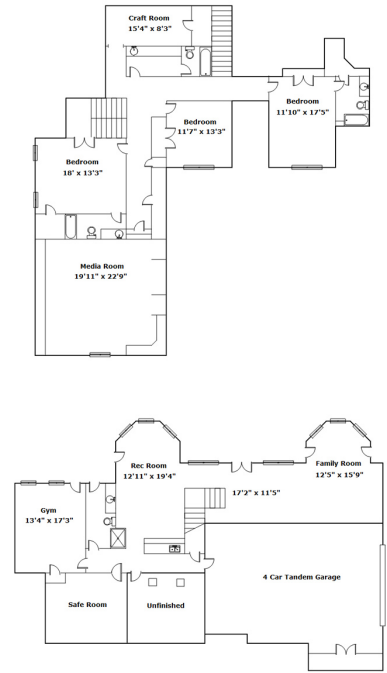

1258 Morning Shore Dr - Lexington, SC 29072

Presenting a beautiful home for your consideration!

Property Details

4 Bedroom(s)
5 Bath(s)
1 Half Bath(s)

SQFT

Total	6989
Main Level	2904
Upper Level	2304
Fin. Lower Level	1565
Unfin. Lower Level	216
Main Garage	1006
Lower Garage	901

Drawn by: Look2 Homes Columbia

View this floor plan online at
<https://tours.look2homes.com/index/19663>

Lisa Moore

Office Phone: 803-957-5566

Cell Phone: 803-348-0601

lmoore@cbscarolinas.com

<http://www.lisatmoore.com>