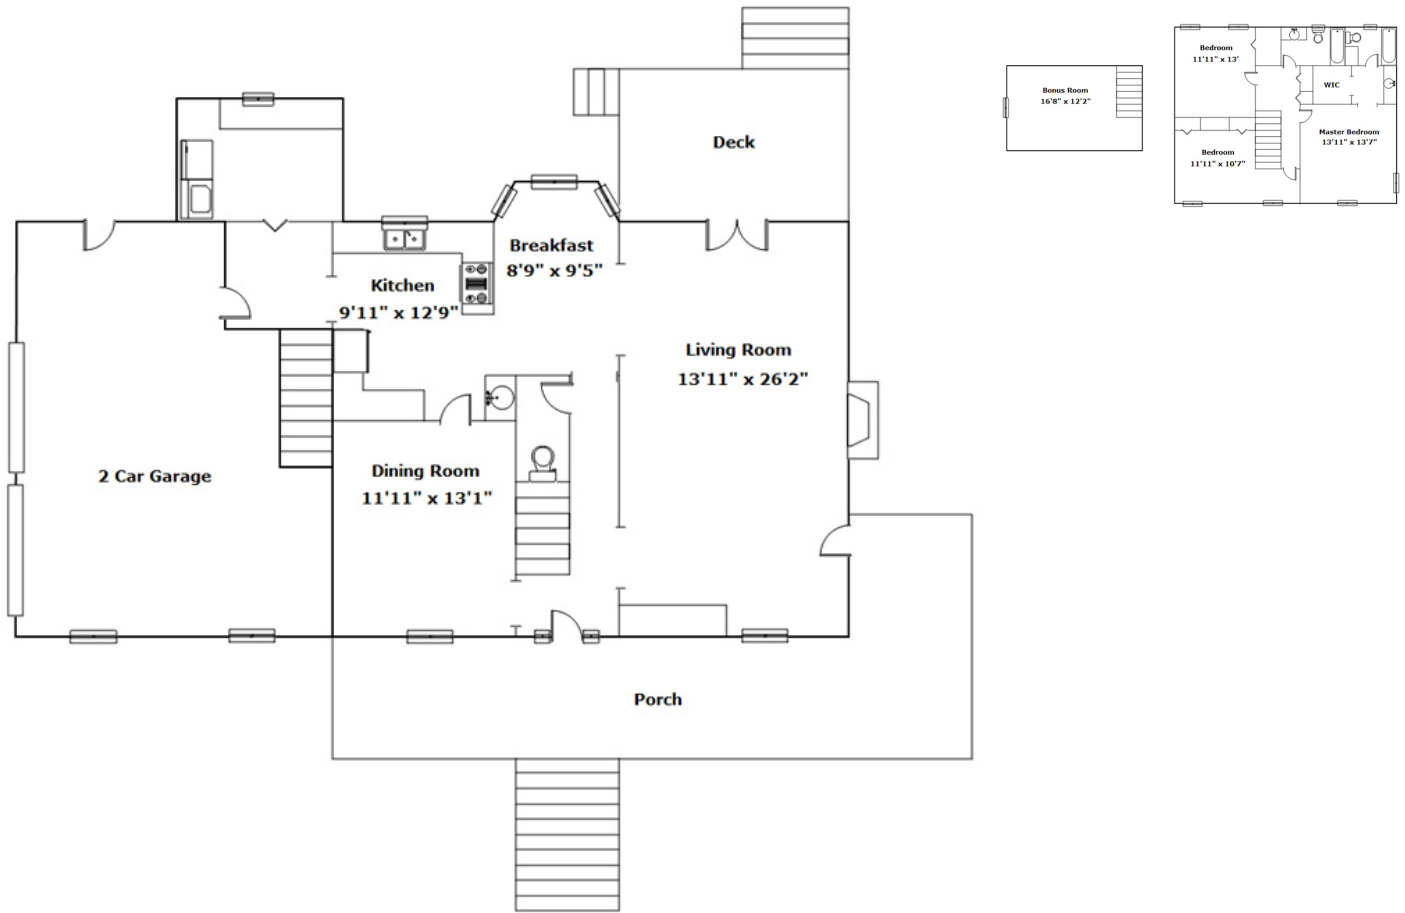

208 Lake Ashley Dr - Blythewood, SC 29016

Presenting a beautiful home for your consideration!

Property Details

3 Bedroom(s)
2 Bath(s)
1 Half Bath(s)

SQFT

Total	2324
Main Level	1100
Upper Level	946
FROG	278
Garage	511

Drawn by: Look2 Homes Columbia

View this floor plan online at
<https://tours.look2homes.com/index/19641>

 **Martha McCoy and Carolyn Green**

Office Phone: 803-331-5402

Cell Phone: 803-447-2417

martha@marthamccoy.com