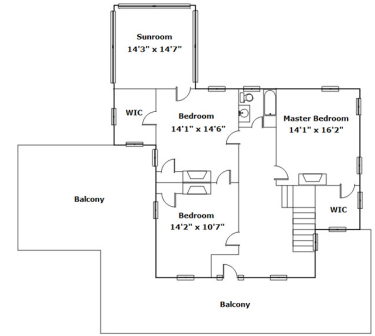

6606 Charleston Hwy - Bowman, SC 29018

Presenting a beautiful home for your consideration!

Property Details

4 Bedroom(s)
2 Bath(s)
1 Half Bath(s)

SQFT

Total 3454
Main Level 1963
Upper Level 1491
Carport 283

Samantha Crider

Cell Phone: 803.707.5708
myrealtorsamanthacrider@gmail.com

Information is deemed reliable but not guaranteed!

Drawn by: Look2 Homes Columbia

View this floor plan online at
<https://tours.look2homes.com/index/19557>