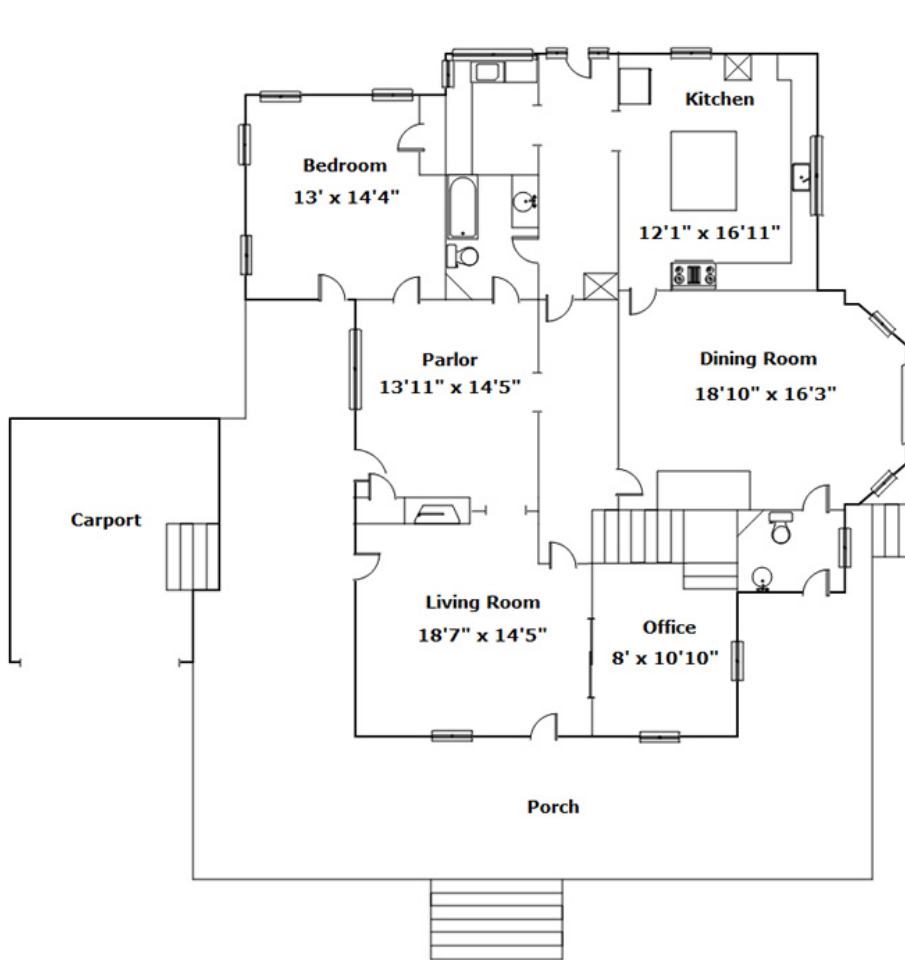

6606 Charleston Hwy - Bowman, SC 29018

Presenting a beautiful home for your consideration!

Property Details

4 Bedroom(s)
2 Bath(s)
1 Half Bath(s)

SQFT

Total 3454
Main Level 1963
Upper Level 1491
Carport 283

Samantha Crider

Cell Phone: 803.707.5708
myrealtorsamanthacrider@gmail.com

Information is deemed reliable but not guaranteed!

Drawn by: Look2 Homes Columbia

View this floor plan online at
<https://tours.look2homes.com/index/19557>