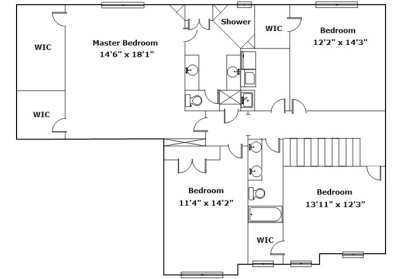

1260 Beechfern Circle - Elgin, SC 29045