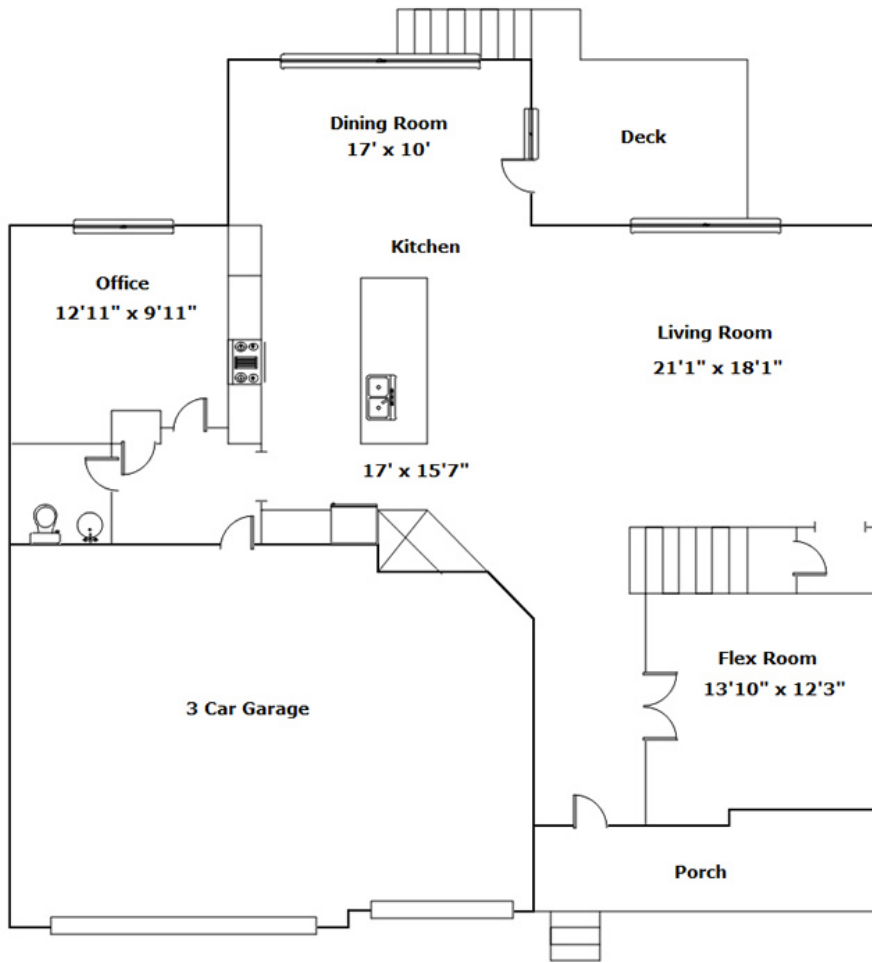

1260 Beechfern Circle - Elgin, SC 29045

Presenting a beautiful home for your consideration!

Property Details

4 Bedroom(s)
2 Bath(s)
1 Half Bath(s)

SQFT

Total	3141
Main Level	1553
Upper Level	1588
Garage	697

1260 Beechfern Circle - Elgin, SC 29045

Drawn by: Look2 Homes Columbia

View this floor plan online at
<https://tours.look2homes.com/index/19477>

David DuPree

Cell Phone: 803-414-1231
ddupree@bhhsmidlands.com
<http://https://www.ddupree.com/>