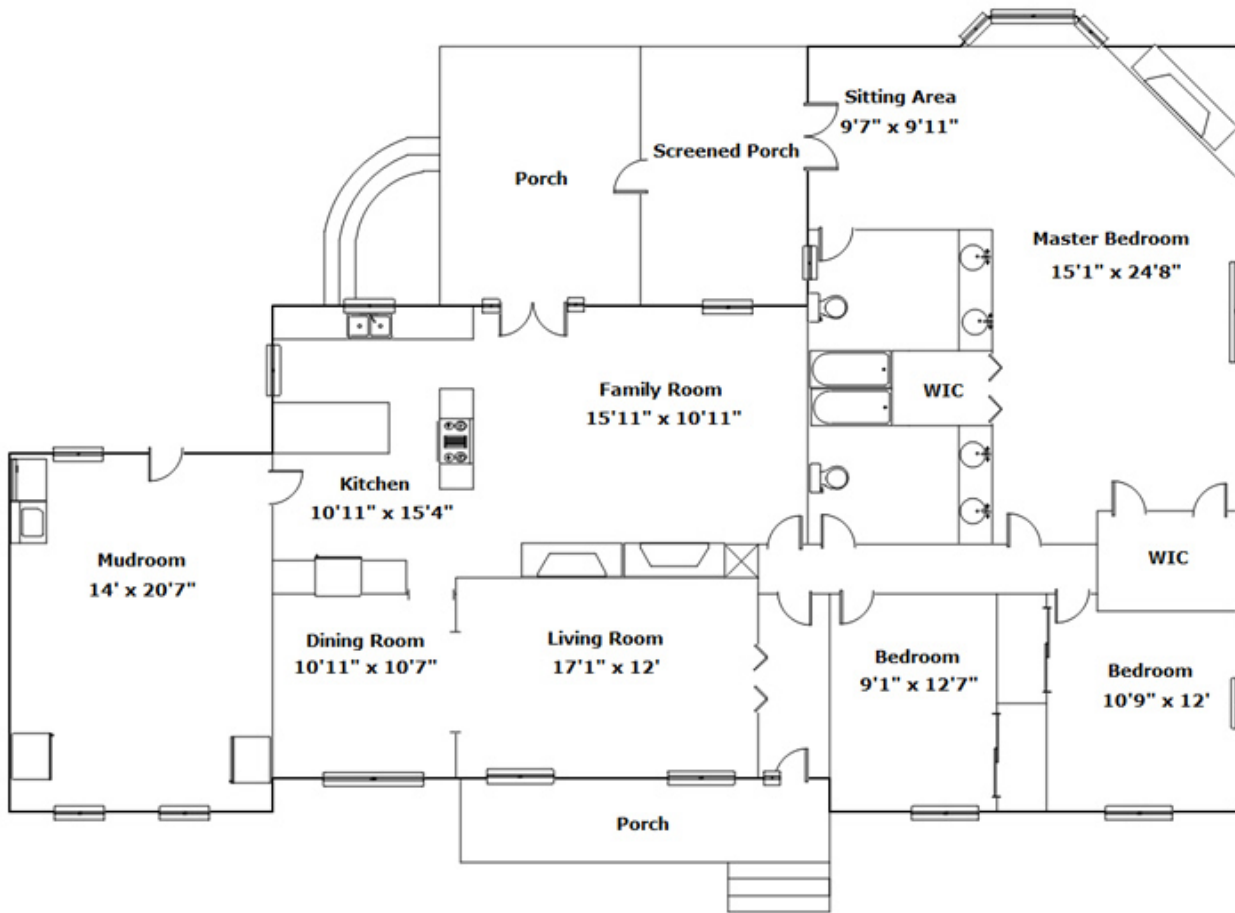

235 Partridge Rd - Orangeburg, SC 29118