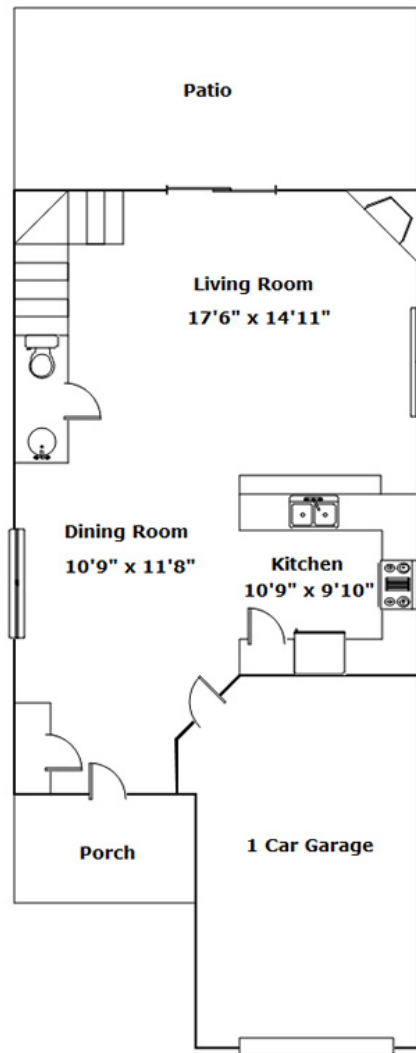

421 Brownell Ct - Blythewood, SC 29016

Drawn by: Look2 Homes Columbia

View this floor plan online at
<https://tours.look2homes.com/index/19271>

Martha McCoy

Office Phone: 803-447-2417

Cell Phone: 803-447-2417

martha@marthamccoy.com

<http://marthamccoy.com>

COLDWELL BANKER

**RESIDENTIAL
BROKERAGE**

Information is deemed reliable but not guaranteed!