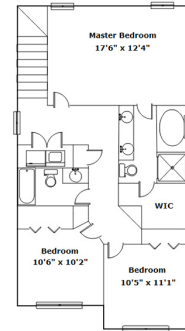

421 Brownell Ct - Blythewood, SC 29016

Presenting a beautiful home for your consideration!

Property Details

3 Bedroom(s)
2 Bath(s)
1 Half Bath(s)

SQFT

Total	1564
Main Level	659
Upper Level	905
Garage	252

Martha McCoy

Drawn by: Look2 Homes Columbia

View this floor plan online at
<https://tours.look2homes.com/index/19271>

Martha McCoy

Office Phone: 803-447-2417

Cell Phone: 803-447-2417

martha@marthamccoy.com

<http://marthamccoy.com>