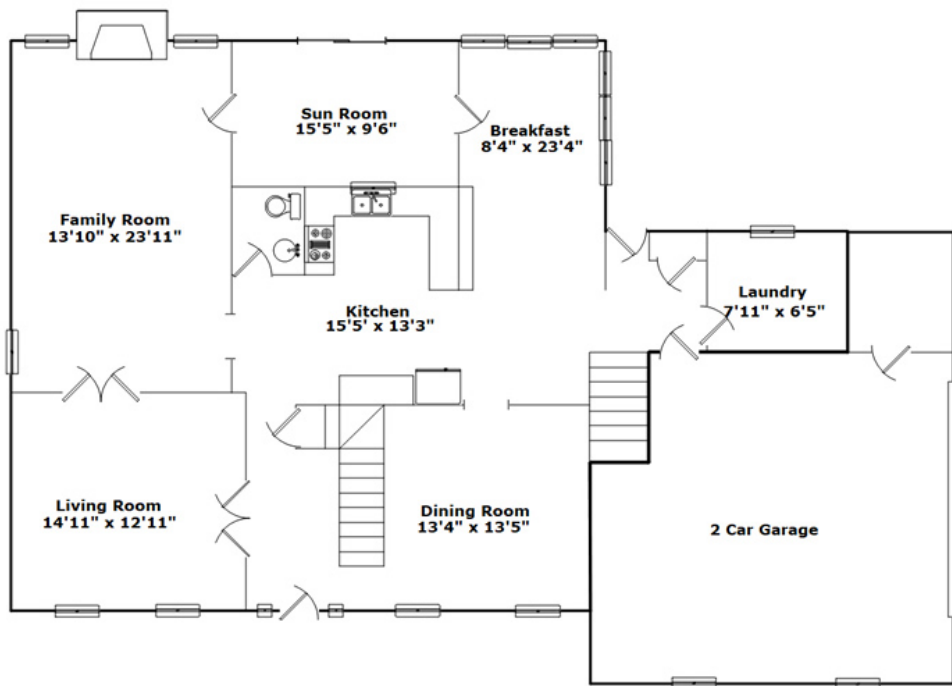

3615 Lemsford Way - Charlotte, NC 28216

Drawn by: Look2 Home Marketing Upstate SC

View this floor plan online at
<https://tours.look2homes.com/index/19059>

Patty Matsen

Cell Phone: 704-890-9922

pmasten@cbcarolinas.com

<http://https://www.coldwellbankerhomes.com/nc/charlotte/office/greater-northeast/oid_13359/>

Information is deemed reliable but not guaranteed!

RESIDENTIAL BROKERAGE