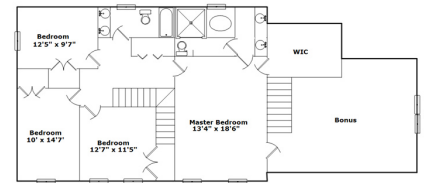

3615 Lemsford Way - Charlotte, NC 28216

Drawn by: Look2 Home Marketing Upstate SC

View this floor plan online at
<https://tours.look2homes.com/index/19059>