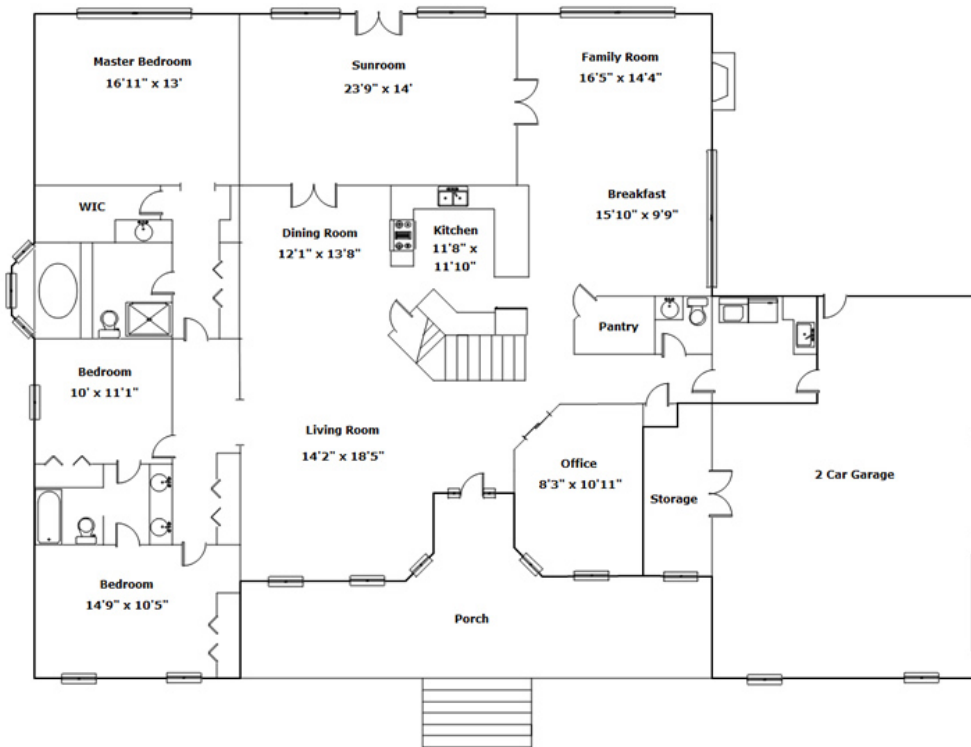

513 Corley Manor Ct - Lexington, SC 29072

Drawn by: Look2 Homes Columbia

View this floor plan online at
<https://tours.look2homes.com/index/19053>

Patrick O Connor

Office Phone: 803-957-5566

Cell Phone: 803-243-0224

patrick.russell.oconnor@gmail.com

Information is deemed reliable but not guaranteed!

COLDWELL BANKER
RESIDENTIAL
BROKERAGE