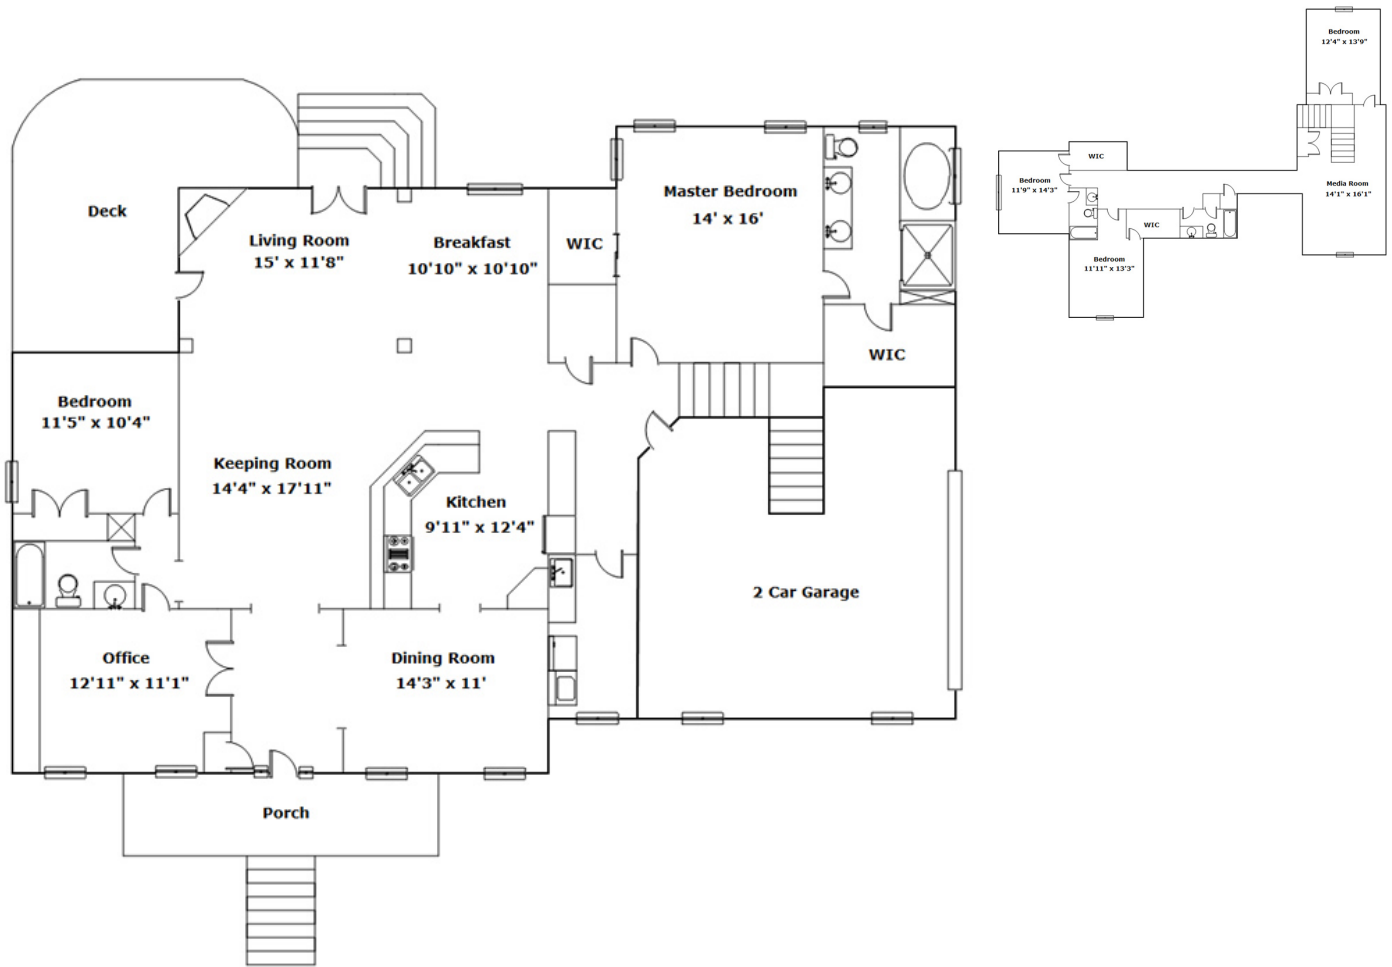

208 Overlook Dr - Blythewood, SC 29016

Presenting a beautiful home for your consideration!

Property Details

5 Bedroom(s)
4 Bath(s)

SQFT

Total	3692
Main Level	2294
Upper Level	1398
Garage	527

Martha McCoy

Office Phone: 803-447-2417
Cell Phone: 803-447-2417
martha@marthamccoy.com
<http://marthamccoy.com>

RESIDENTIAL BROKERAGE

Information is deemed reliable but not guaranteed!

208 Overlook Dr - Blythewood, SC 29016

Drawn by: Look2 Homes Columbia

View this floor plan online at
<https://tours.look2homes.com/index/18459>