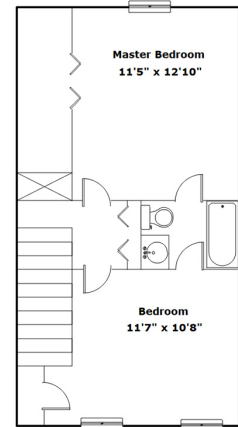

## SQFT

Total	976
Main Level	488
Upper Level	488

# 142 Pinewood Dr - Batesburg-Leesville, SC 29006

**Drawn by:** Look2 Homes Columbia

View this floor plan online at  
<https://tours.look2homes.com/index/18267>

**Anthony Jerry**

Office Phone: 803-772-5858