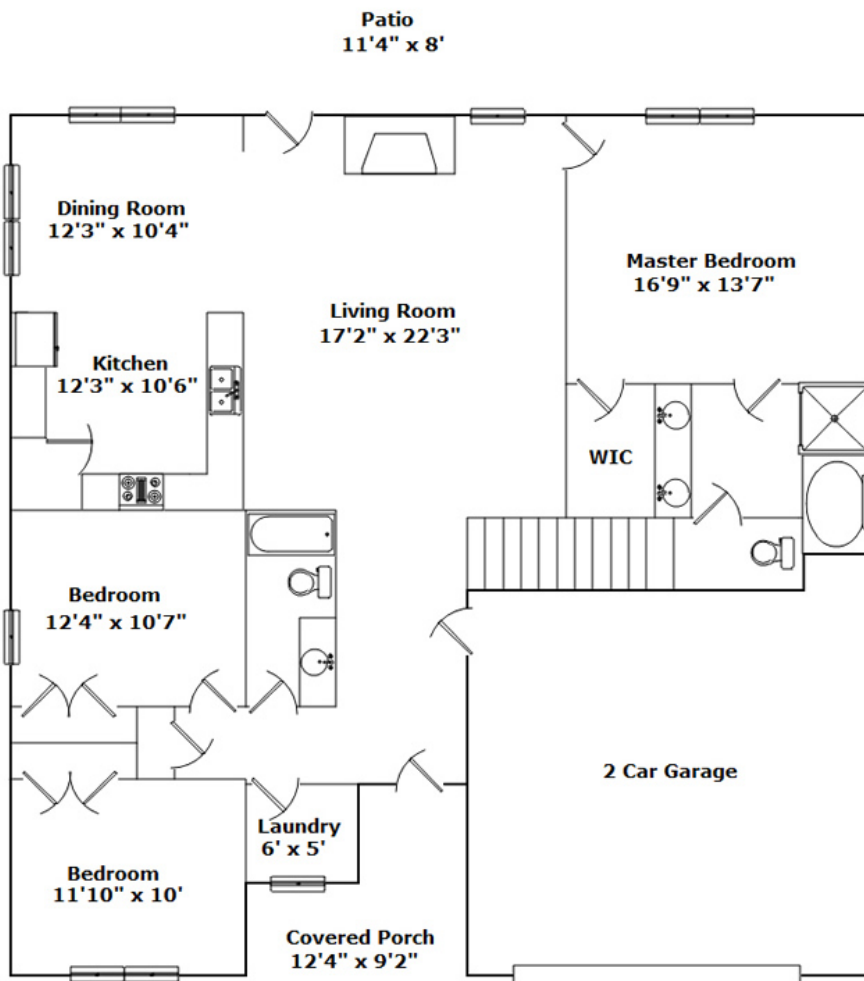

101 Giants Ridge Road - Easley, SC 29642

Drawn by: Look2 Home Marketing Upstate SC

View this floor plan online at
<https://tours.look2homes.com/index/18262>

Braxton Sheriff
Cell Phone: 864-704-6656
Braxtonsheriff@kw.com

Information is deemed reliable but not guaranteed!

KELLERWILLIAMS