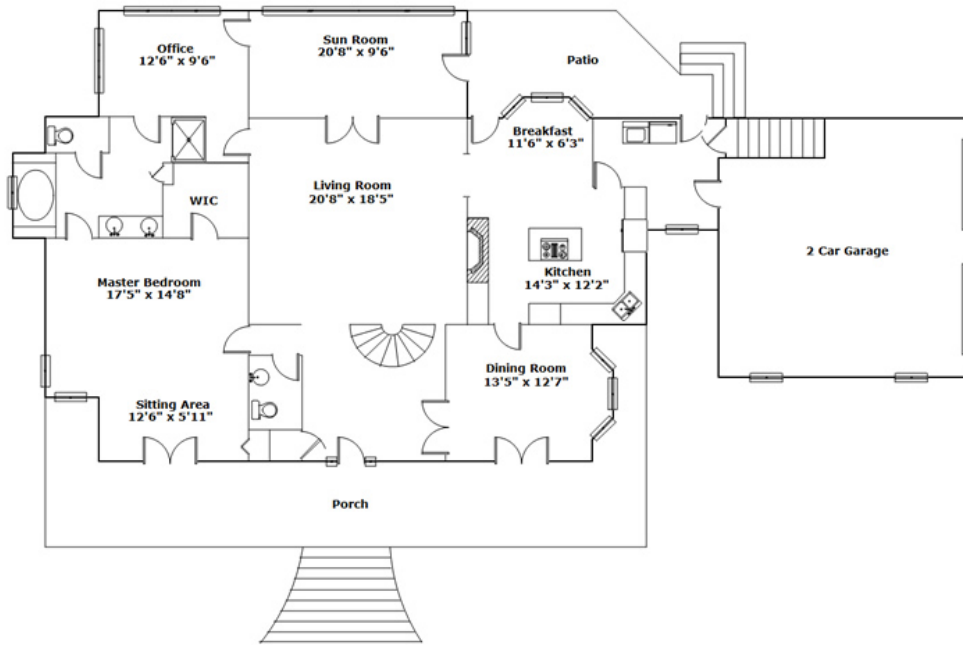

Drawn by: Look2 Homes Columbia

View this floor plan online at
<https://tours.look2homes.com/index/18260>

Ray Stoudemire

Office Phone: 803-957-5566

Cell Phone: 803-960-3083

ray@raystoudemire.com

<http://www.raystoudemire.com>