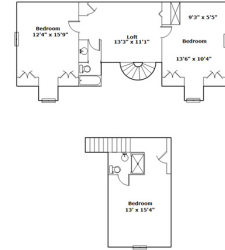

554 Hope Ferry Rd - Lexington, SC 29072

Presenting a beautiful home for your consideration!

Property Details

4 Bedroom(s)
3 Bath(s)
1 Half Bath(s)

SQFT

Total	3429
Main Level	2220
Upper Level	852
FROG	357
Garage	563

Drawn by: Look2 Homes Columbia

View this floor plan online at
<https://tours.look2homes.com/index/18260>

Ray Stoudemire

Office Phone: 803-957-5566

Cell Phone: 803-960-3083

ray@raystoudemire.com

<http://www.raystoudemire.com>