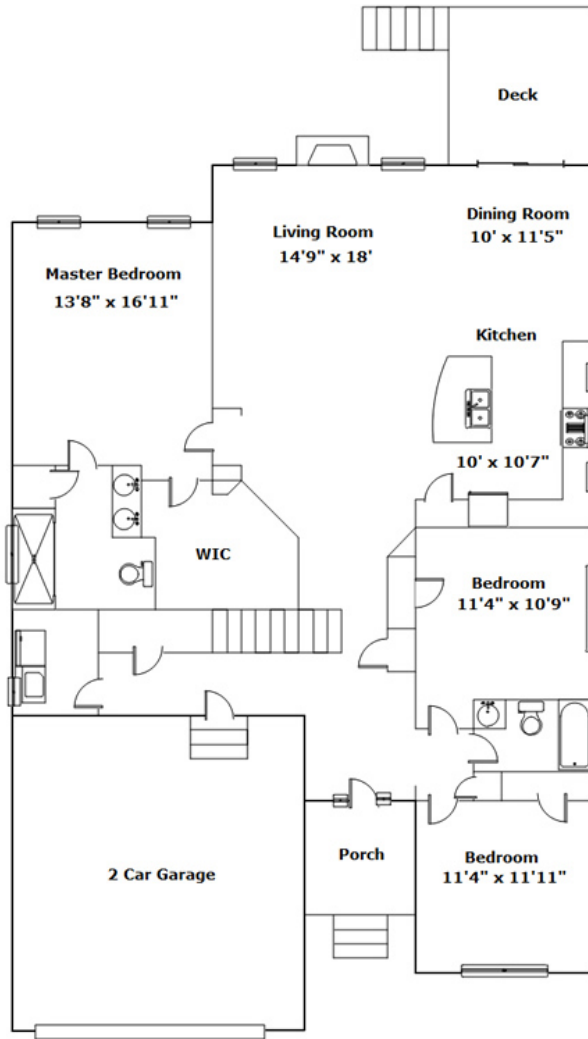

1264 Beechfern Circle - Elgin, SC 29045

Presenting a beautiful home for your consideration!

Property Details

4 Bedroom(s)
3 Bath(s)

SQFT

Total	2097
Main Level	1762
Upper Level	335
Garage	449

Lisa Despres

Office Phone: 803-754-8222

Cell Phone: 803-206-3861

melissa.despres@cbcarolinas.com

Information is deemed reliable but not guaranteed!

RESIDENTIAL BROKERAGE

1264 Beechfern Circle - Elgin, SC 29045

Drawn by: Look2 Homes Columbia

View this floor plan online at
<https://tours.look2homes.com/index/18114>