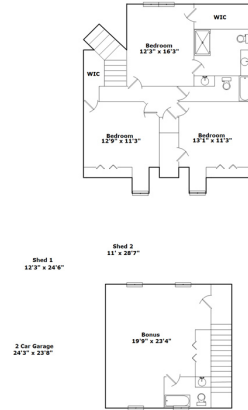

135 Scott Trace - Salisbury, NC 28147

Drawn by: Look2 Home Marketing Upstate SC

View this floor plan online at
<https://tours.look2homes.com/index/17862>