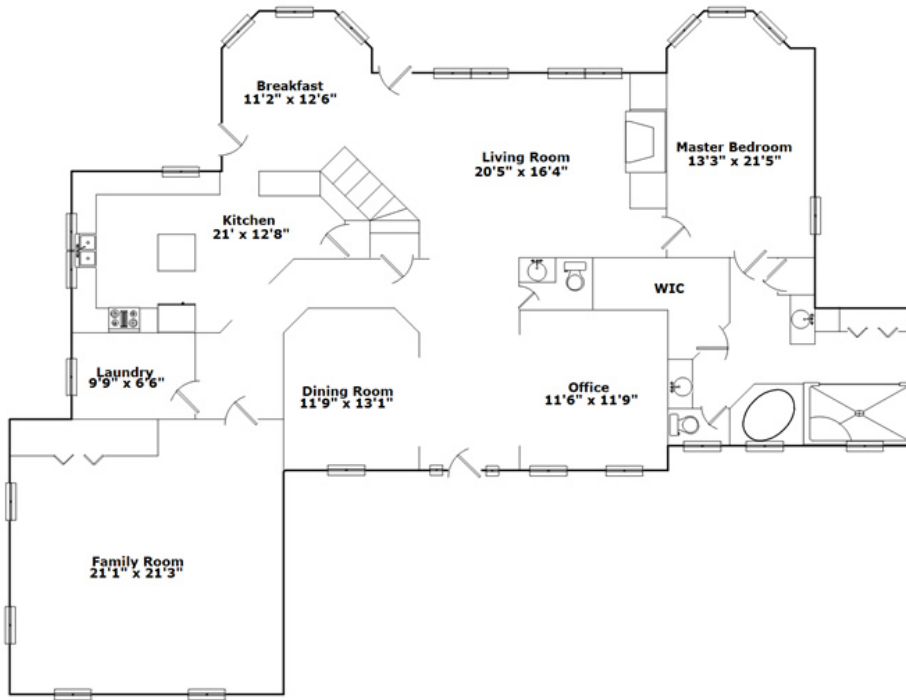

135 Scott Trace - Salisbury, NC 28147

Drawn by: Look2 Home Marketing Upstate SC

View this floor plan online at
<https://tours.look2homes.com/index/17862>

Regina Vance

Cell Phone: 704-361-2292

rvance@cbscarolinas.com

<http://www.ReginaandJerryVance.com>

Information is deemed reliable but not guaranteed!

RESIDENTIAL BROKERAGE