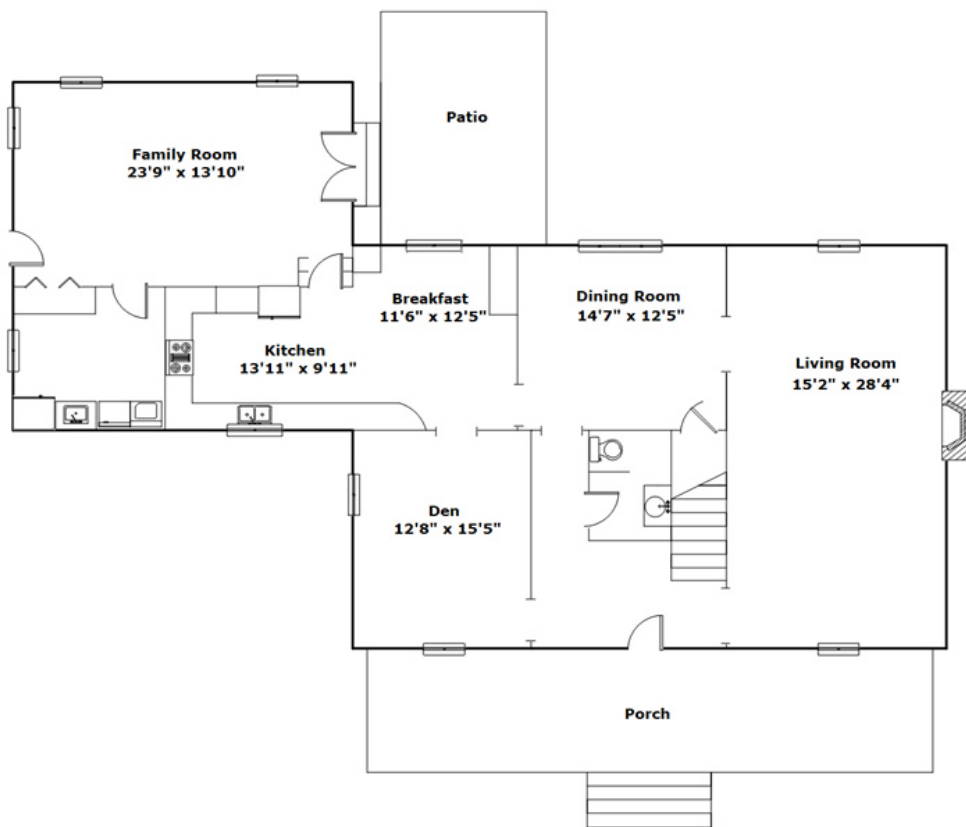

2067 Shady Ln - Columbia, SC 29206

Presenting a beautiful home for your consideration!

Property Details

4 Bedroom(s)
2 Bath(s)
1 Half Bath(s)

SQFT

Total	3143
Main Level	1883
Upper Level	1260
Detached Garage	574

2067 Shady Ln - Columbia, SC 29206

Drawn by: Look2 Homes Columbia

View this floor plan online at
<https://tours.look2homes.com/index/17858>

Kathy Garrick

Cell Phone: 803-606-9163

kgarrick@bhhsmidlands.com

<http://https://www.kathygarrick.com/>