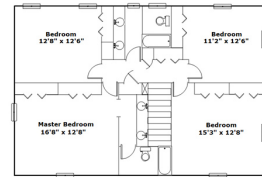

2067 Shady Ln - Columbia, SC 29206

Presenting a beautiful home for your consideration!

Property Details

4 Bedroom(s)
2 Bath(s)
1 Half Bath(s)

SQFT

Total	3143
Main Level	1883
Upper Level	1260
Detached Garage	574

2067 Shady Ln - Columbia, SC 29206

Drawn by: Look2 Homes Columbia

View this floor plan online at
<https://tours.look2homes.com/index/17858>

Kathy Garrick

Cell Phone: 803-606-9163

kgarrick@bhhsmidlands.com

<http://https://www.kathygarrick.com/>