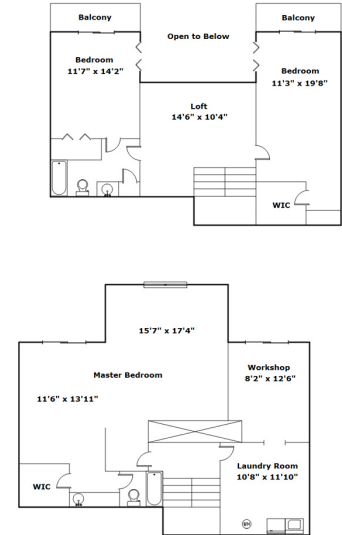

104 Pebble Creek Rd - Chapin, SC 29036

Drawn by: Look2 Homes Columbia

View this floor plan online at
<https://tours.look2homes.com/index/17855>

Angela Peterson

Cell Phone: 803-530-3195

angelapetersonsc@gmail.com

<http://www.angelapetersonsc.com/realestateagentoffice/lexington-sc-29072-angelapeterson-id28523733.html>

<http://www.angelapetersonsc.com/realestateagentoffice/lexington-sc-29072-angelapeterson-id28523733.html>

RE/MAX
PURPOSE DRIVEN

Information is deemed reliable but not guaranteed!