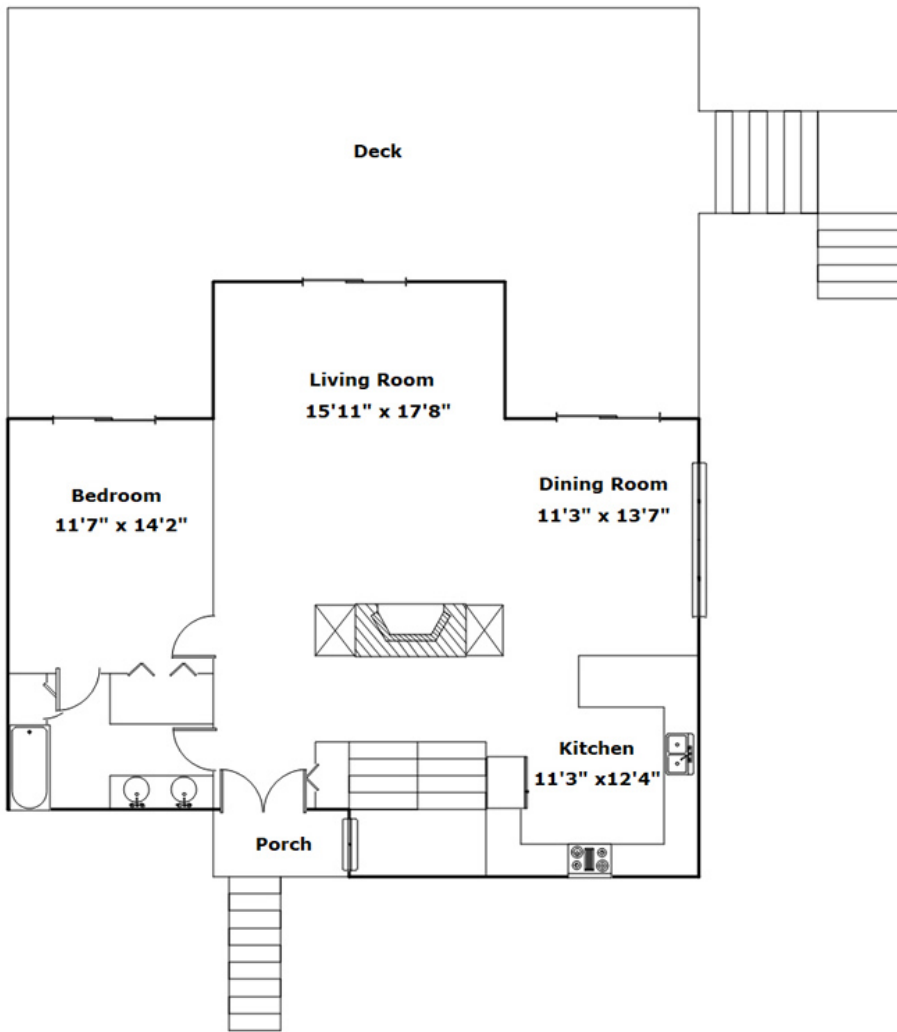

104 Pebble Creek Rd - Chapin, SC 29036

Drawn by: Look2 Homes Columbia

View this floor plan online at
<https://tours.look2homes.com/index/17855>

Angela Peterson

Cell Phone: 803-530-3195

angelapetersonsc@gmail.com

<http://www.angelapetersonsc.com/realestateagentoffice/lexington-sc-29072-angelapeterson-id28523733.html>

<http://www.angelapetersonsc.com/realestateagentoffice/lexington-sc-29072-angelapeterson-id28523733.html>

RE/MAX
PURPOSE DRIVEN

Information is deemed reliable but not guaranteed!