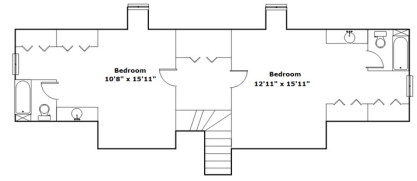

237 Woodridge Ct - Batesburg-Leesville, SC 29070

Presenting a beautiful home for your consideration!

Property Details

4 Bedroom(s)
3 Bath(s)
1 Half Bath(s)

SQFT

Total	2492
Main Level	1582
Upper Level	910

Sheila McCaskill

Drawn by: Look2 Homes Columbia

View this floor plan online at
<https://tours.look2homes.com/index/17848>

Sheila McCaskill

Office Phone: 803-957-5566

Cell Phone: 803-917-2493

sheilamccaskill@yahoo.com

<http://www.sheilamccaskill.com>