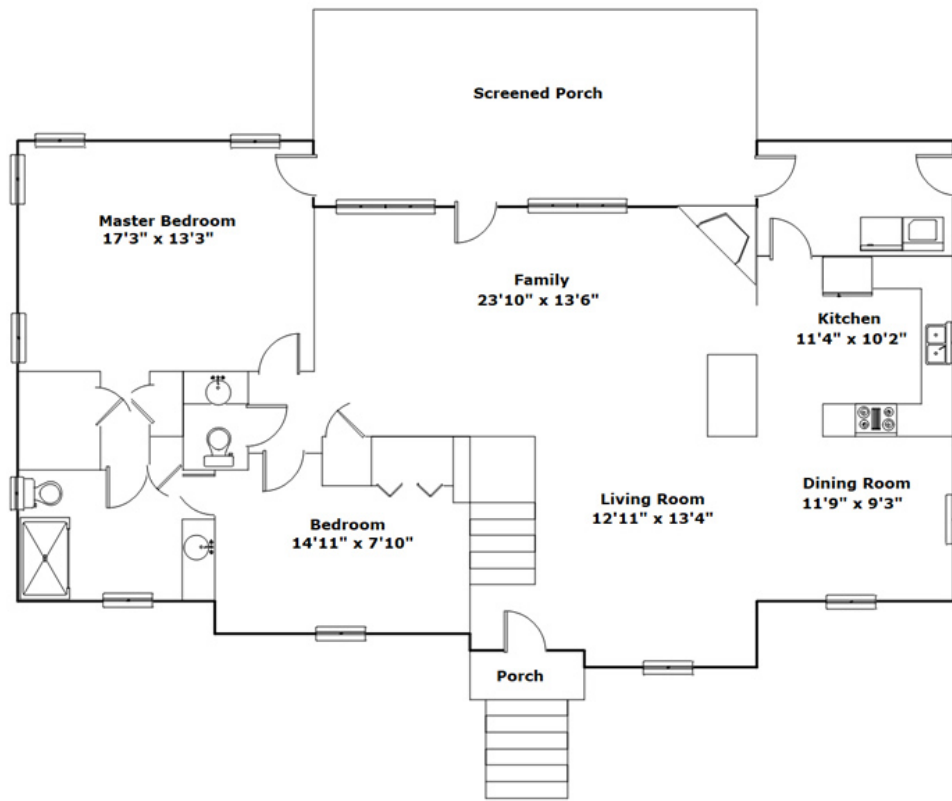

237 Woodridge Ct - Batesburg-Leesville, SC 29070

Presenting a beautiful home for your consideration!

Property Details

4 Bedroom(s)
3 Bath(s)
1 Half Bath(s)

SQFT

Total	2492
Main Level	1582
Upper Level	910

Sheila McCaskill

Drawn by: Look2 Homes Columbia

View this floor plan online at
<https://tours.look2homes.com/index/17848>

Sheila McCaskill

Office Phone: 803-957-5566

Cell Phone: 803-917-2493

sheilamccaskill@yahoo.com

<http://www.sheilamccaskill.com>