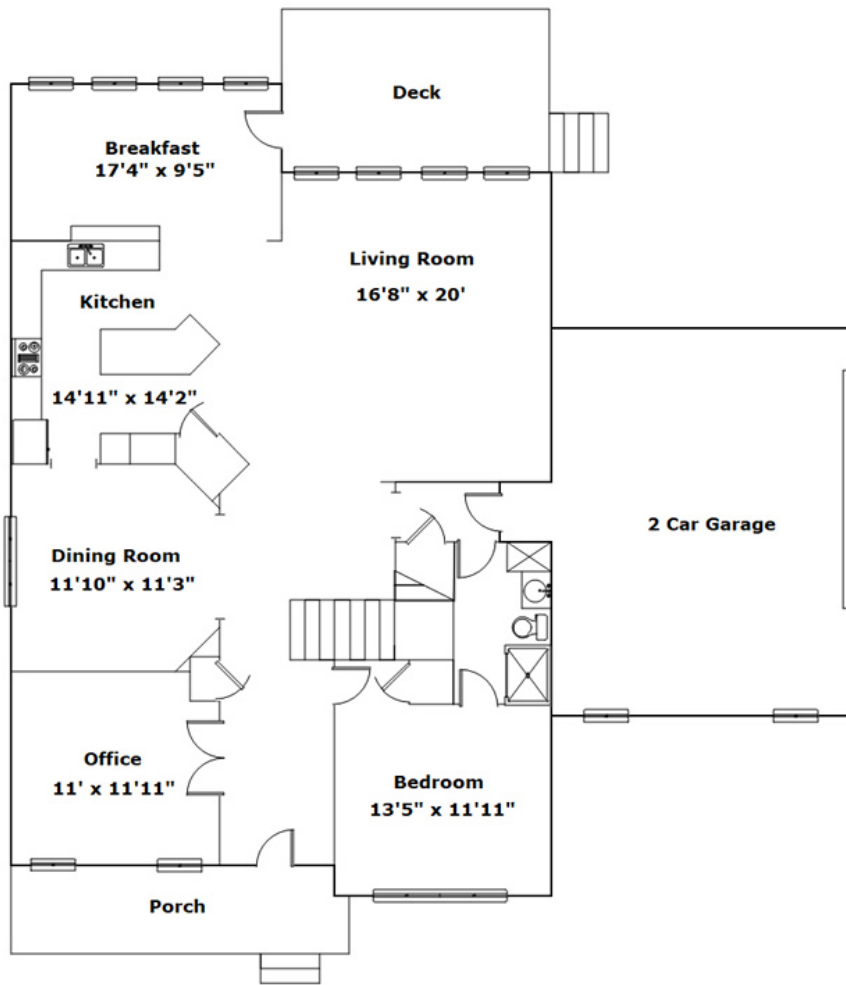

# 425 Brushfield Park Dr - Elgin, SC 29045

**Drawn by:** Look2 Homes Columbia

View this floor plan online at  
<https://tours.look2homes.com/index/17698>

**Bobby Curtis**

Office Phone: 803-799-8035

Cell Phone: 803-513-1095