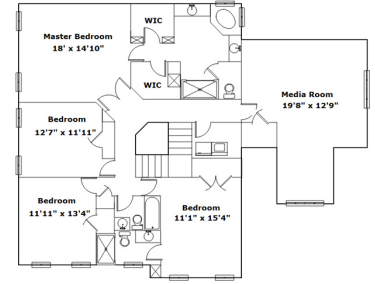

425 Brushfield Park Dr - Elgin, SC 29045