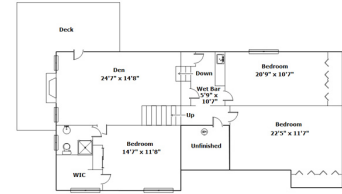

6507 Eastshore Rd - Columbia, SC 29206

Presenting a beautiful home for your consideration!

Property Details

7 Bedroom(s)
4 Bath(s)
1 Half Bath(s)

SQFT

Total	3988
Main Level	1644
Upper Level	792
Fin. Lower Level	1462
Unfin. Lower Level	90
Garage	580

Drawn by: Look2 Homes Columbia

View this floor plan online at
<https://tours.look2homes.com/index/17520>

 **Liz Gaymon**

Office Phone: 803-799-8035

Cell Phone: 803-225-4679

lizgaymon@kw.com

<http://www.midlandsrealestatepro.com/>