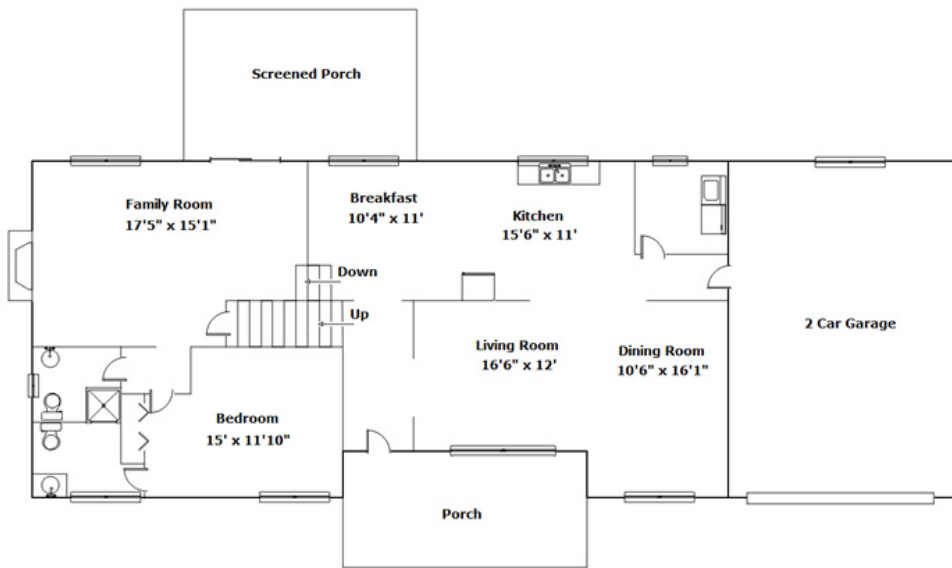

6507 Eastshore Rd - Columbia, SC 29206

Presenting a beautiful home for your consideration!

Property Details

7 Bedroom(s)
4 Bath(s)
1 Half Bath(s)

SQFT

Total	3988
Main Level	1644
Upper Level	792
Fin. Lower Level	1462
Unfin. Lower Level	90
Garage	580

Drawn by: Look2 Homes Columbia

View this floor plan online at
<https://tours.look2homes.com/index/17520>

 **Liz Gaymon**

Office Phone: 803-799-8035

Cell Phone: 803-225-4679

lizgaymon@kw.com

<http://www.midlandsrealestatepro.com/>