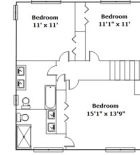

6507 Eastshore Rd - Columbia, SC 29206

Presenting a beautiful home for your consideration!

Property Details

7 Bedroom(s)
4 Bath(s)
1 Half Bath(s)

SQFT

Total	3988
Main Level	1644
Upper Level	792
Fin. Lower Level	1462
Unfin. Lower Level	90
Garage	580

Drawn by: Look2 Homes Columbia

View this floor plan online at
<https://tours.look2homes.com/index/17520>

 **Liz Gaymon**

Office Phone: 803-799-8035

Cell Phone: 803-225-4679

lizgaymon@kw.com

<http://www.midlandsrealestatepro.com/>