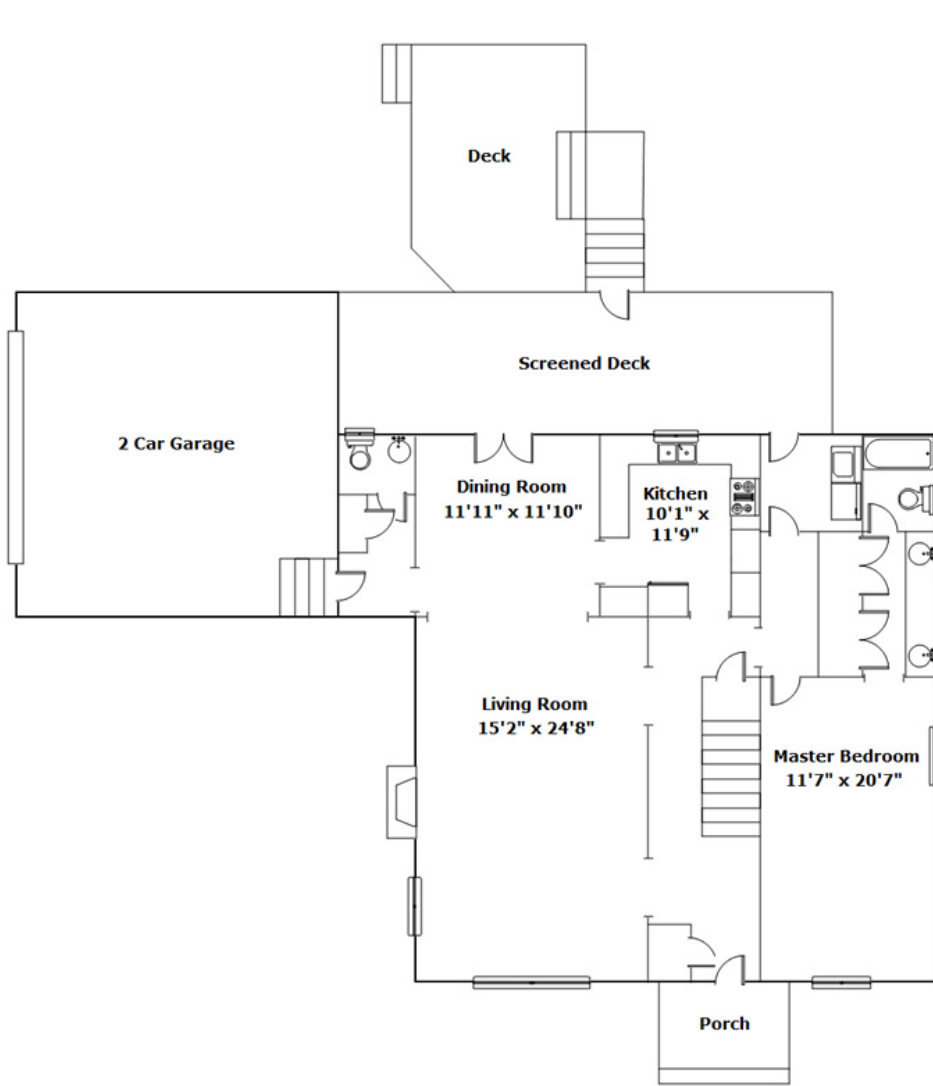

117 N Beaver Dam Rd - Columbia, SC 29212

Presenting a beautiful home for your consideration!

Property Details

4 Bedroom(s)
2 Bath(s)
1 Half Bath(s)

SQFT

Total	2409
Main Level	1413
Upper Level	996
Garage	495

Rob Rice

Cell Phone: 803.317.5829
wrrice79@gmail.com

Information is deemed reliable but not guaranteed!

Drawn by: Look2 Homes Columbia

View this floor plan online at
<https://tours.look2homes.com/index/17075>