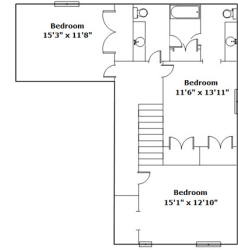

117 N Beaver Dam Rd - Columbia, SC 29212

Presenting a beautiful home for your consideration!

Property Details

4 Bedroom(s)
2 Bath(s)
1 Half Bath(s)

SQFT

Total	2409
Main Level	1413
Upper Level	996
Garage	495

Rob Rice

Cell Phone: 803.317.5829
wrrice79@gmail.com

Information is deemed reliable but not guaranteed!

Drawn by: Look2 Homes Columbia

View this floor plan online at
<https://tours.look2homes.com/index/17075>