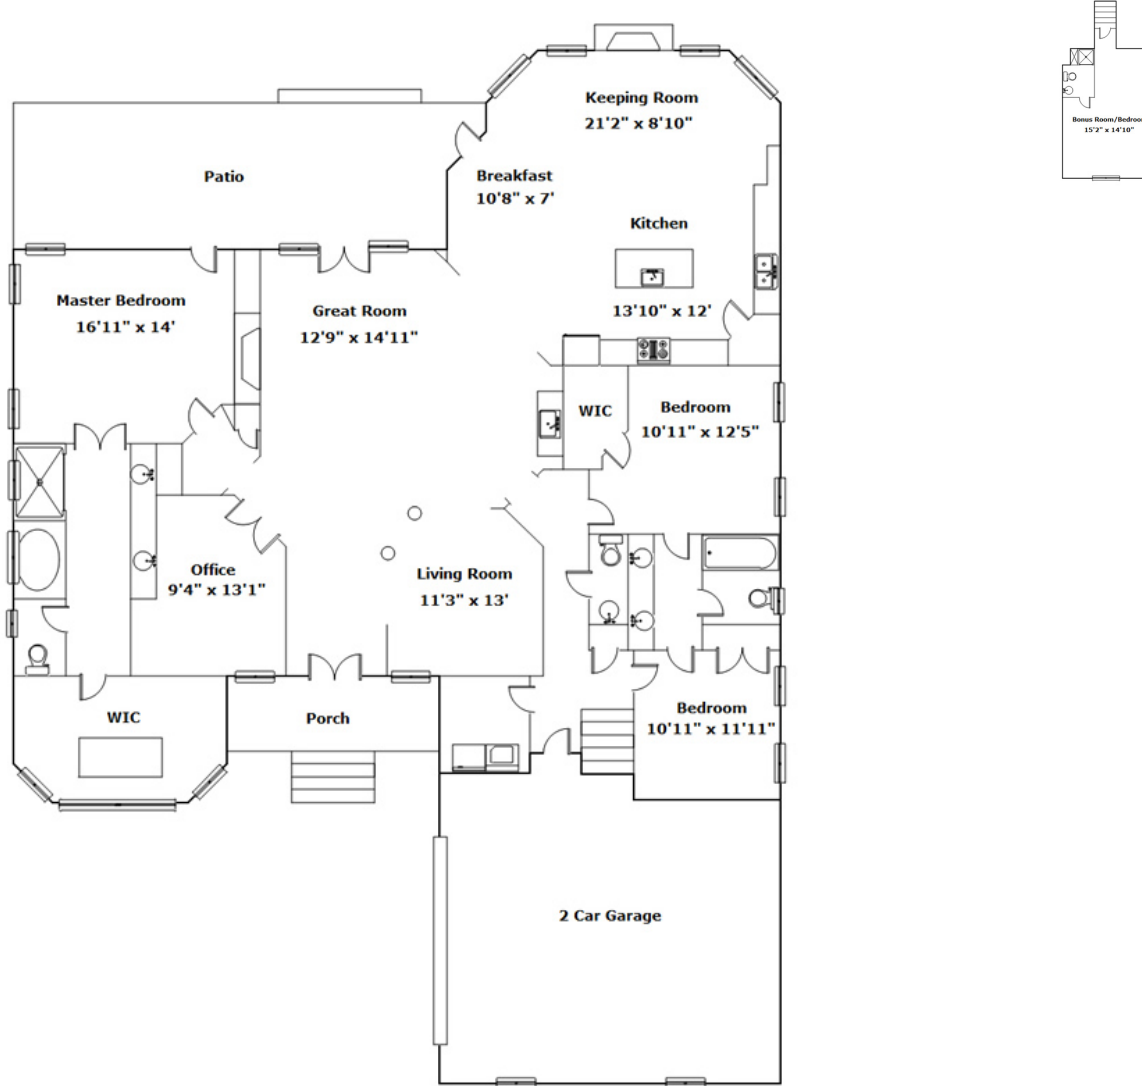

105 Royal Creek Dr - Lexington, SC 29072

Presenting a beautiful home for your consideration!

Property Details

4 Bedroom(s)

3 Bath(s)

1 Half Bath(s)

SQFT

Total 3087

Main Level 2673

Upper Level 414

Garage 614

Lisa Moore

Office Phone: 803-957-5566

Cell Phone: 803-348-0601

lmoore@cbarolinas.com

<http://www.lisatmoore.com>

Information is deemed reliable but not guaranteed!

RESIDENTIAL BROKERAGE

105 Royal Creek Dr - Lexington, SC 29072

Drawn by: Look2 Homes Columbia

View this floor plan online at
<https://tours.look2homes.com/index/17058>